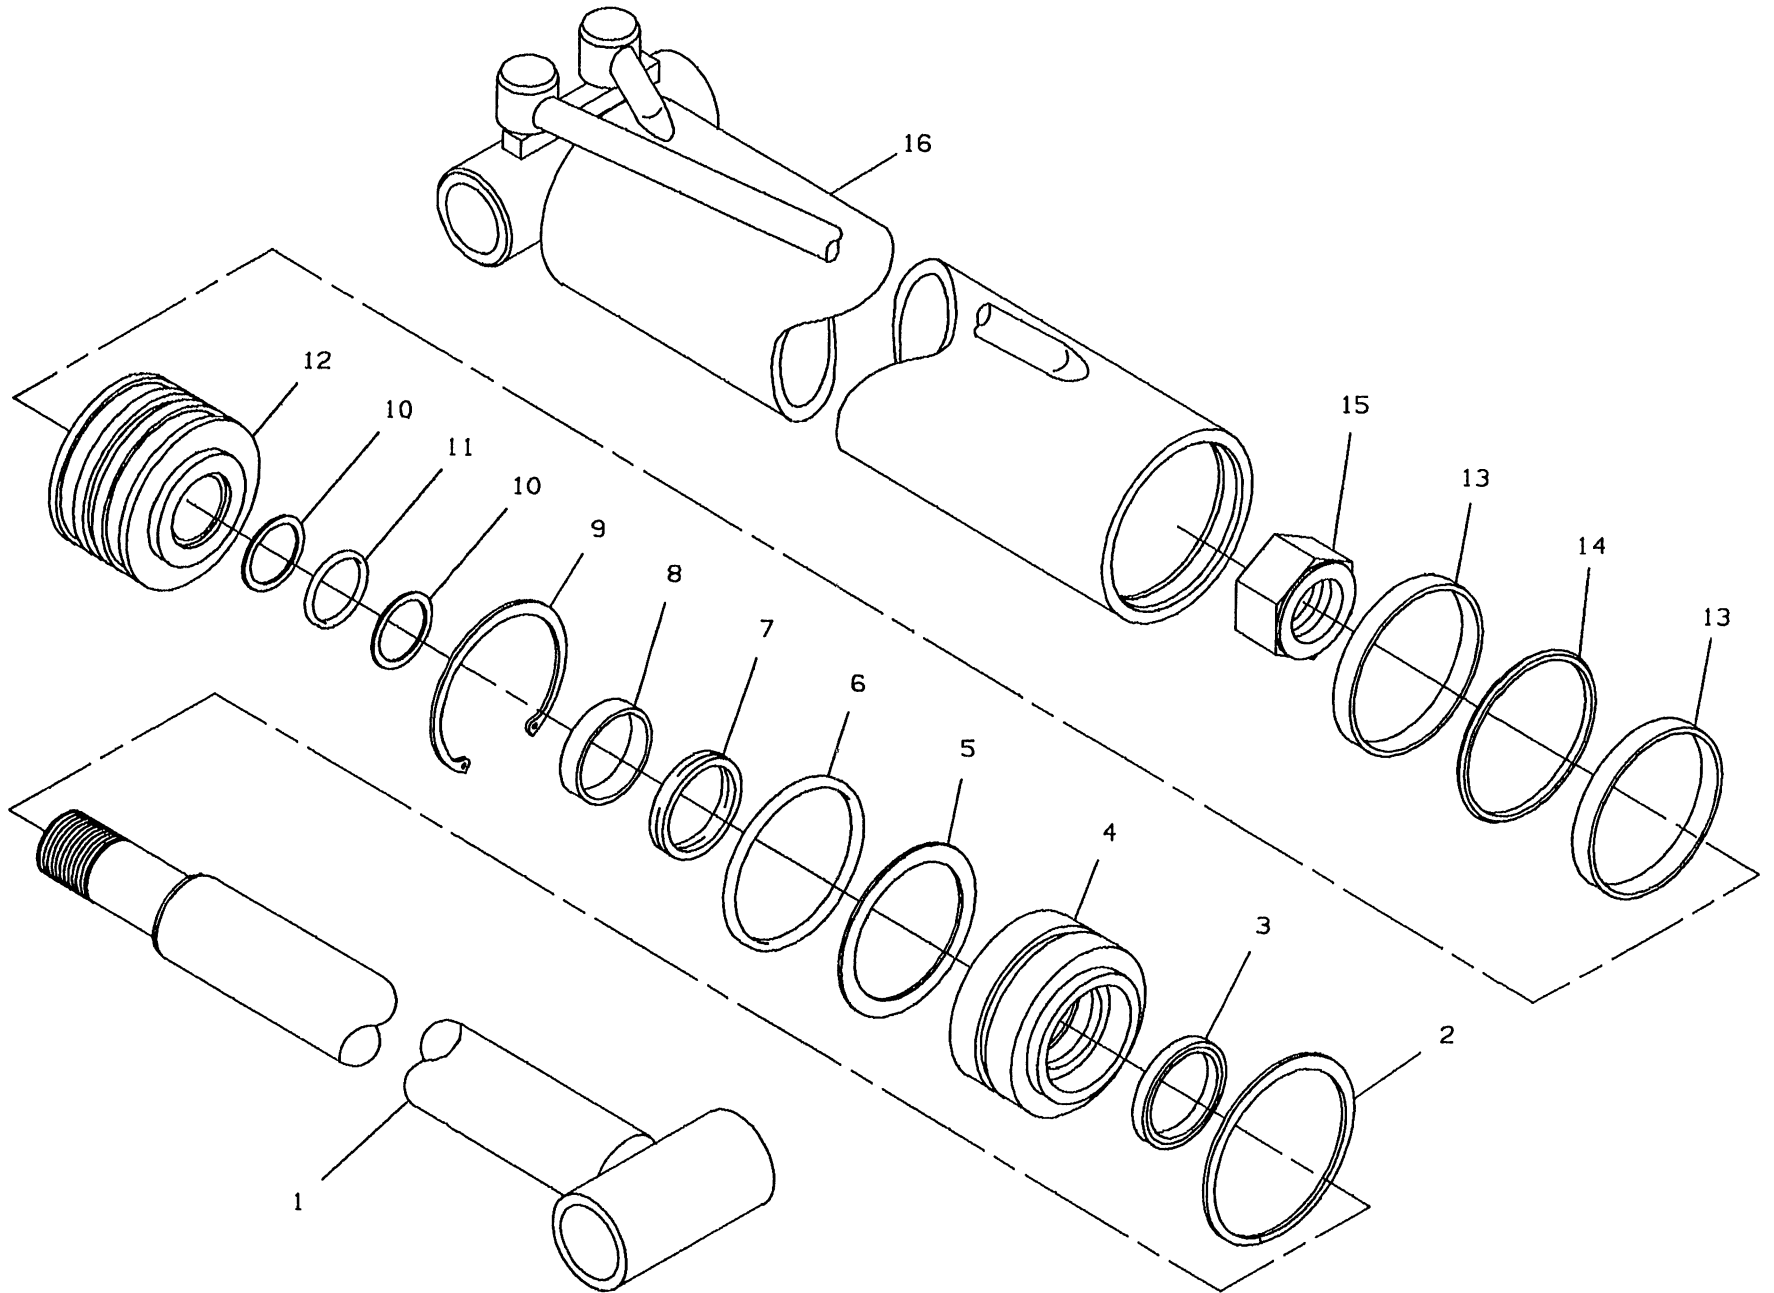

* - Available only in Service Kit No. 7577250044

Rev. _____

Date _____

LIFT CYLINDER
332000044

**WRECKER BOOM EXTENSION CYLINDER
332000045**

**PARTS LIST — WRECKER BOOM EXTENSION CYLINDER
332000045**

Ref. No.	Part No.	Description	Qty.
1	3763000057	Cylinder Rod	1
2	7754000025	Retaining Ring	1
3	7796000005*	Rod Wiper Seal	1
4	4553000011	Aluminum Head	1
5	7755327609*	Backup Ring	1
6	7755327000*	O-Ring	1
7	7796000023*	Rod Seal	1
8	7754000036*	Piston Wear Ring	1
9	7754000001	Retaining Ring	1
10	7755214609*	Backup Ring	2
11	7755214000*	O-Ring	1
12	4698000011	Piston	1
13	7796000030*	Piston Wear Ring	2
14	7796000026*	Piston Seal	1
15	7660202031	Locknut	1
16	3071000043	Barrel	1

Rev. 1

Date 6-1-96

HYDRAULIC COMPONENTS

Rev. 1

Date 6-1-96

8,000# WINCH

PARTS LIST — 8,000# WINCH

Ref. No.	Part No.	Description	Qty.
1	300057	Adapter	1
2	302809	Angle	2
	302810	Angle	2
3	316083	Bearing Cap	1
4	324161	Jaw Clutch	1
5	328134	Cover	1
6	332105	Drum	1
	332007	Drum	1
7	334161	Gear R.H.	1
	334163	Gear R.H.	1
	334165	Gear R.H.	1
8	338003	Clutch Housing	1
9	338273	Gear Housing	1
10	242018	Key	1
11	342024	Key	1
12	342027	Key	1
13	344008	Lever	1
14	356902	Shaft	1
15	357479	Drum Shaft	1
	357480	Drum Shaft	1
16	368002	Worm, R.H.	1
	368007	Worm, R.H.	1
	368011	Worm, R.H.	1
17	370001	Yoke	1
18	400001	Poppet Ball	1
19	402002	Ball Bearing	2
20	412003	Bushing	4
21	412045	Bushing	1
22	414038	Capscrew	10
23	414045	Capscrew	4
24	414279	Capscrew	2
25	414282	Capscrew	6
26	414842	Capscrew	4
27	414952	Capscrew	2
28	416040	Setscrew	1
29	416059	Setscrew	1
30	416084	Setscrew	1
31	416109	Setscrew	1
32	418177	Lockwasher	8
33	418218	Lockwasher	2
34	431008	Coupling	1
35	438014	Brake Disc	1
36	442184	Gasket	2
37	442205	Gasket	1
38	450006	Key	2
39	450016	Key	4
40	456006	Lube Fitting	2
41	456008	Relief Fitting	1
42	458050	Hydraulic Motor	1
43	468002	Reducer	1
44	468011	Pipe Plug	2