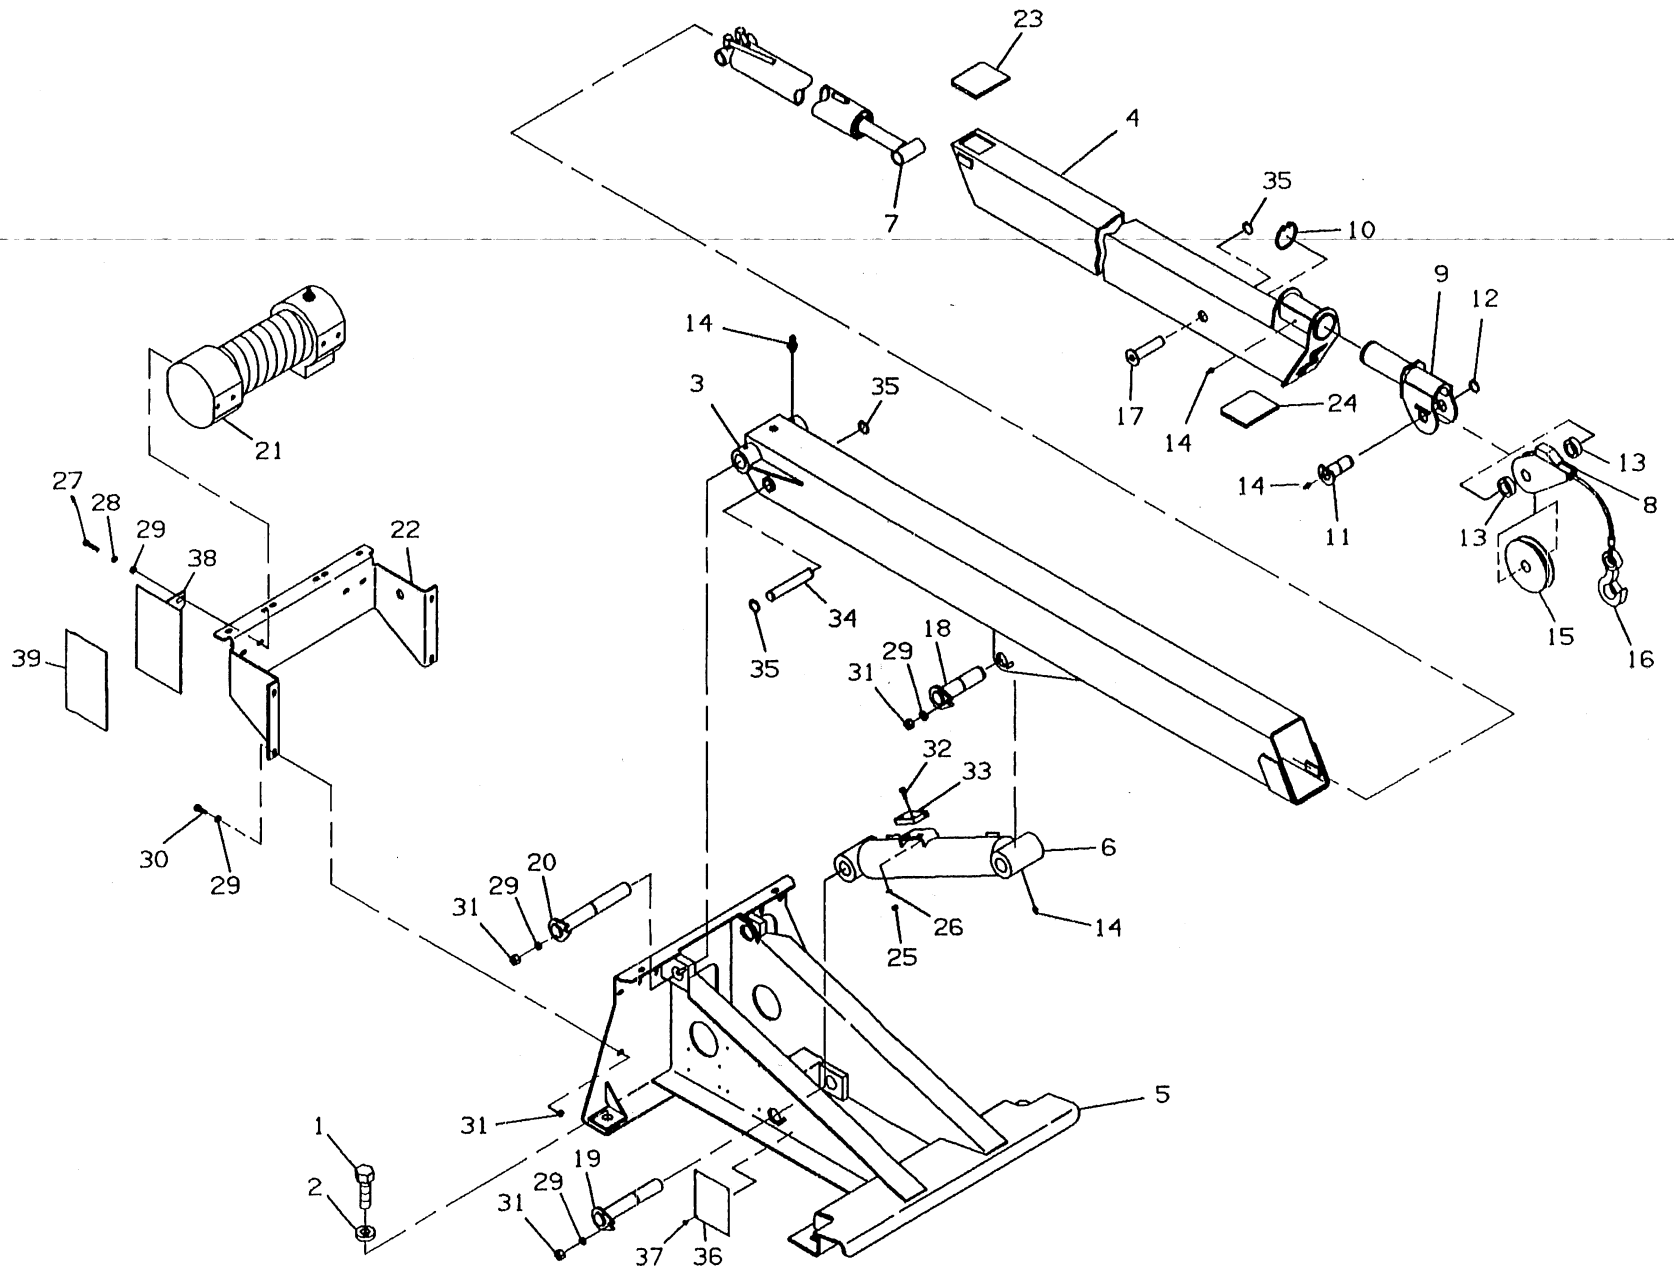

**H408S
4-TON WRECKER BOOM
PARTS**

PARTS LIST — WRECKER BOOM

Ref. No.	Part No.	Description	Qty.
1	7115241650	Capscrew	4
2	7950240162	Flatwasher	4
3	3170000067	Base Section	1
4	3170000066	Fly Section	1
5	3073000005	Base	1
6	3320000044	Lift Cylinder	1
7	3320000045	Extension Cylinder	1
8	3510900068	Cable Guide	1
9	3512900006	Sheave Support	1
10	7754000005	Retaining Ring	1
11	3691000002	Pin	1
12	7754000006	Retaining Ring	1
13	4209000019	Bushing	2
14	7440030000	Grease Fitting	7
15	7809000001	Wire Rope Sheave	1
16	7248000003	Cable	1
17	3691000113	Pin	1
18	3691000103	Pin	1
19	3691000104	Pin	1
20	3691000105	Pin	1
21	7970000005	8,000# Winch	1
22	4314000024	Winch Mount	1
23	4679000088	Slide Pad	1
24	4679000089	Slide Pad	1
25	7660152600	Hexnut	2
26	7950150161	Flatwasher	2
27	7115160850	Capscrew	8
28	7950160000	Lockwasher	8
29	7950160959	Flatwasher	19
30	7115161050	Capscrew	4
31	7660162601	Locknut	7
32	7111151650	Capscrew	2
33	7935000001	Counter Balance Valve	1
34	4691000120	Telescope Pin	1
35	7754000019	Retaining Ring	3
36	7330000145	Wrecker Boom Placard	1
37	7759000004	Pop Rivet	4
38	4706001255	Decal Mounting Plate	1
39	7330000138	Operators Checklist	1

Rev. 1

WRECKER BOOM

LIGHT PYLON AND CABLE TENSIONER

PARTS LIST — LIGHT PYLON AND CABLE TENSIONER

Ref. No.	Part No.	Description	Qty.
1	3263000011	Channel	1
2	3178000060	Mounting Bracket (17")	2
	3178000100	Mounting Bracket (27")	2
3	7115161050	Capscrew	4
4	7950150161	Flatwasher	8
5	7660162601	Locknut	8
6	7280000001	Jiffy Clip	2
7	7790100856	Screw	2
8	3706000008	Pressure Plate	1
9	3017000003	Angle, LH	1
10	3017000002	Angle, RH	1
11	7843000004	Spring	2
12	7950180161	Flatwasher	4
13	7660182600	Locknut	2
14	7111161050	Capscrew	4
15	7950160161	Flatwasher	8
16	7660162601	Locknut	4
17	7115160850	Capscrew	4