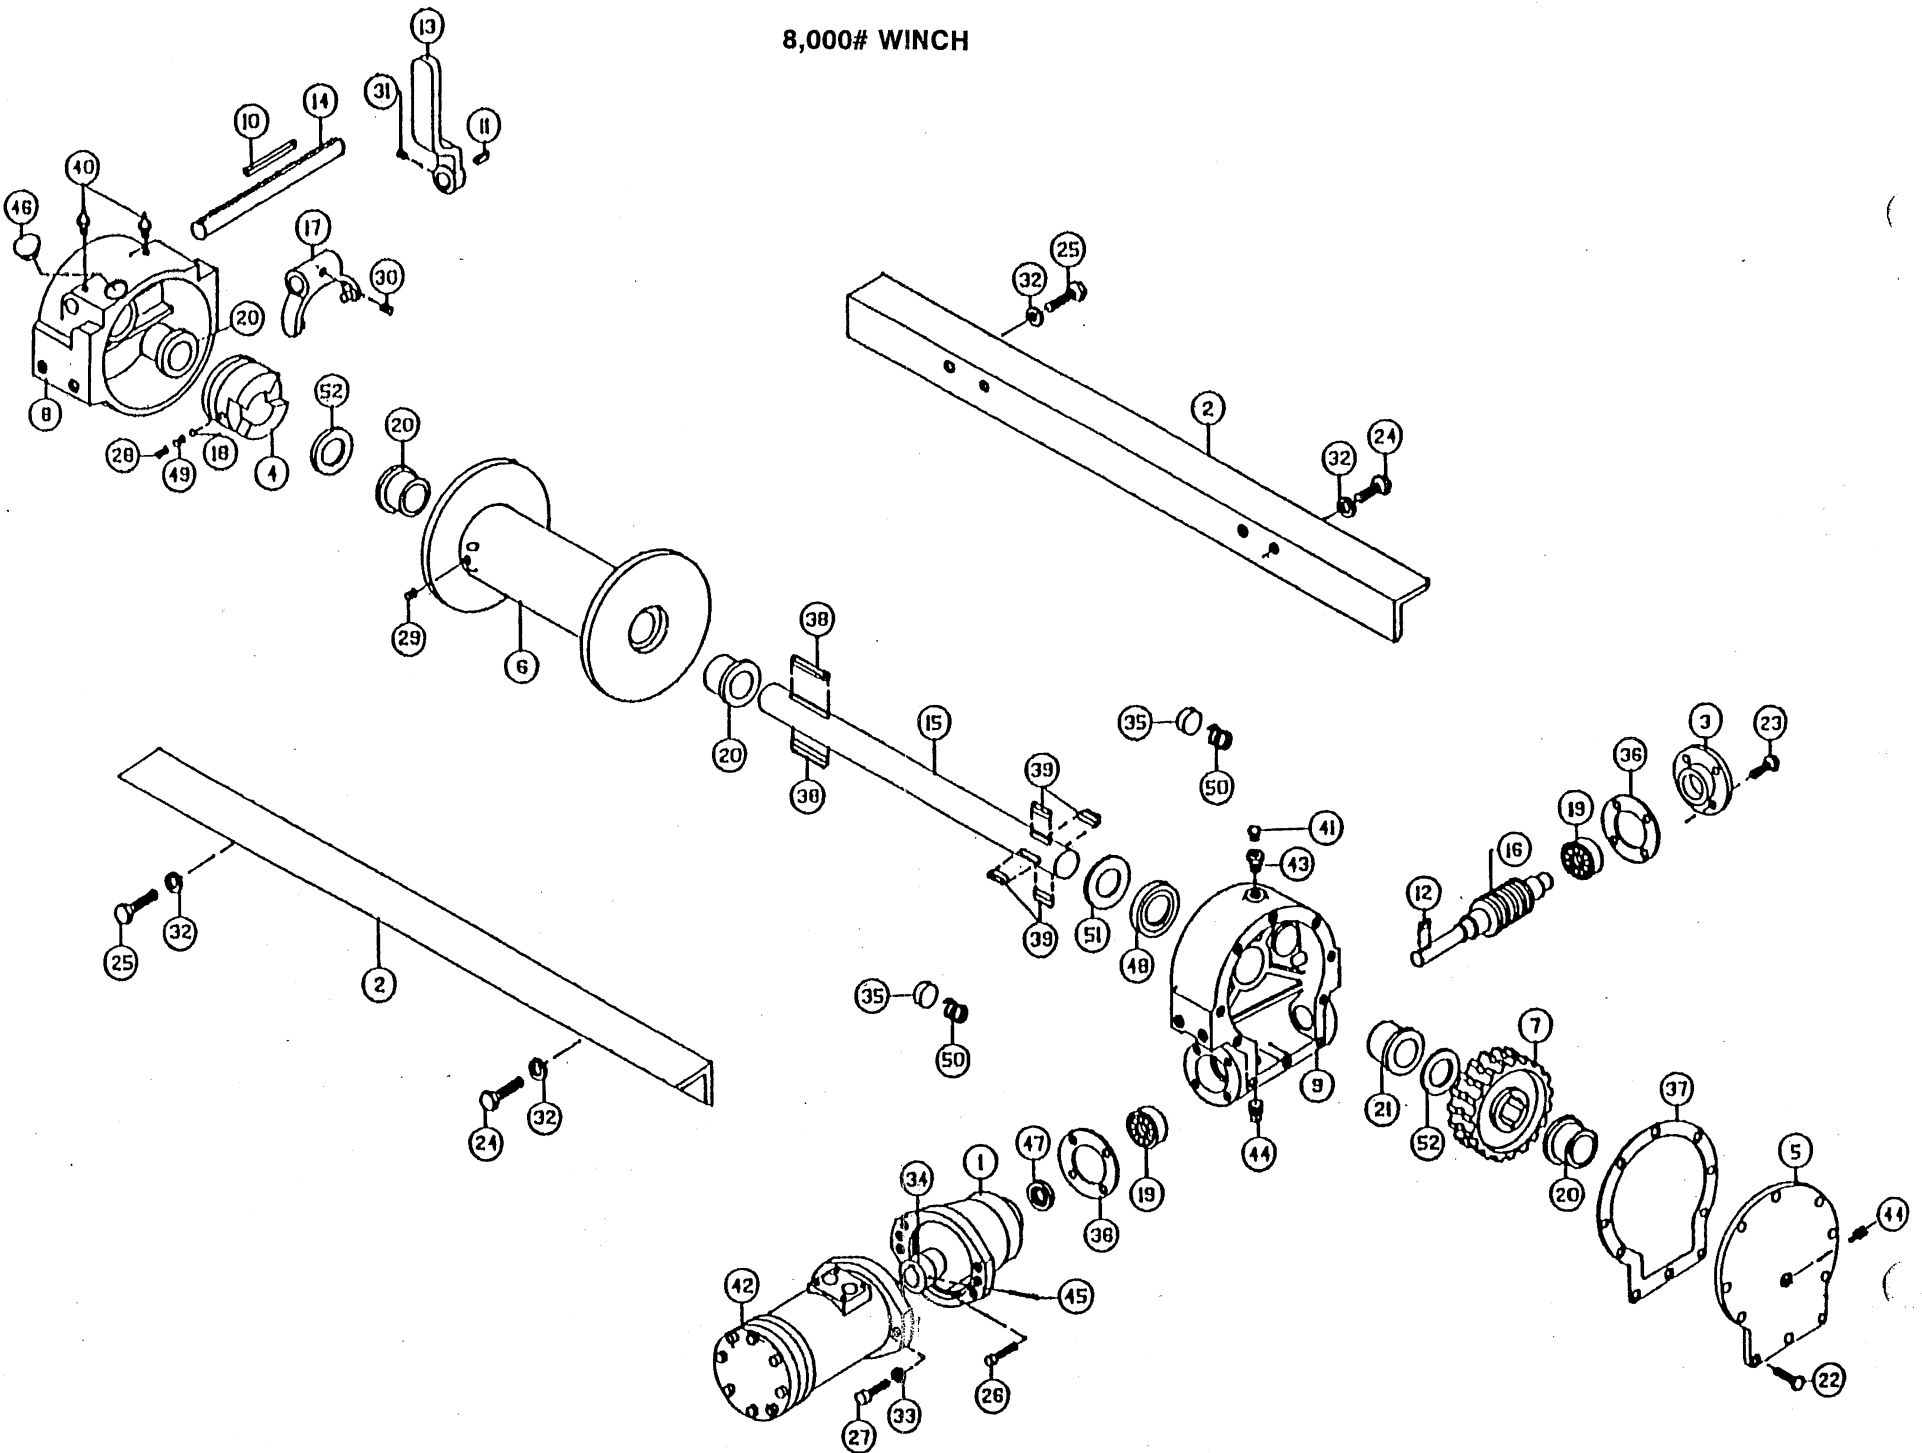

Rev. 1

Date 6-1-96

HYDRAULIC COMPONENTS

Rev. 1

Date 6-1-96

8,000# WINCH

PARTS LIST — 8,000# WINCH

Ref. No.	Part No.	Description	Qty.
1	300057	Adapter	1
2	302809	Angle	2
	302810	Angle	2
3	316083	Bearing Cap	1
4	324161	Jaw Clutch	1
5	328134	Cover	1
6	332105	Drum	1
	332007	Drum	1
7	334161	Gear R.H.	1
	334163	Gear R.H.	1
	334165	Gear R.H.	1
8	338003	Clutch Housing	1
9	338273	Gear Housing	1
10	242018	Key	1
11	342024	Key	1
12	342027	Key	1
13	344008	Lever	1
14	356902	Shaft	1
15	357479	Drum Shaft	1
	357480	Drum Shaft	1
16	368002	Worm, R.H.	1
	368007	Worm, R.H.	1
	368011	Worm, R.H.	1
17	370001	Yoke	1
18	400001	Poppet Ball	1
19	402002	Ball Bearing	2
20	412003	Bushing	4
21	412045	Bushing	1
22	414038	Capscrew	10
23	414045	Capscrew	4
24	414279	Capscrew	2
25	414282	Capscrew	6
26	414842	Capscrew	4
27	414952	Capscrew	2
28	416040	Setscrew	1
29	416059	Setscrew	1
30	416084	Setscrew	1
31	416109	Setscrew	1
32	418177	Lockwasher	8
33	418218	Lockwasher	2
34	431008	Coupling	1
35	438014	Brake Disc	1
36	442184	Gasket	2
37	442205	Gasket	1
38	450006	Key	2
39	450016	Key	4
40	456006	Lube Fitting	2
41	456008	Relief Fitting	1
42	458050	Hydraulic Motor	1
43	468002	Reducer	1
44	468011	Pipe Plug	2

Rev. _____

Date _____

PARTS LIST — 8,000# WINCH

Ref. No.	Part No.	Description	Qty.
45	470033	Spirol Pin	1
46	472013	Plug	1
47	486009	Oil Seal	1
48	486017	Oil Seal	1
49	494001	Spring	1
50	494002	Spring	2
51	518014	Thrust Washer	1
52	518015	Thrust Washer	2