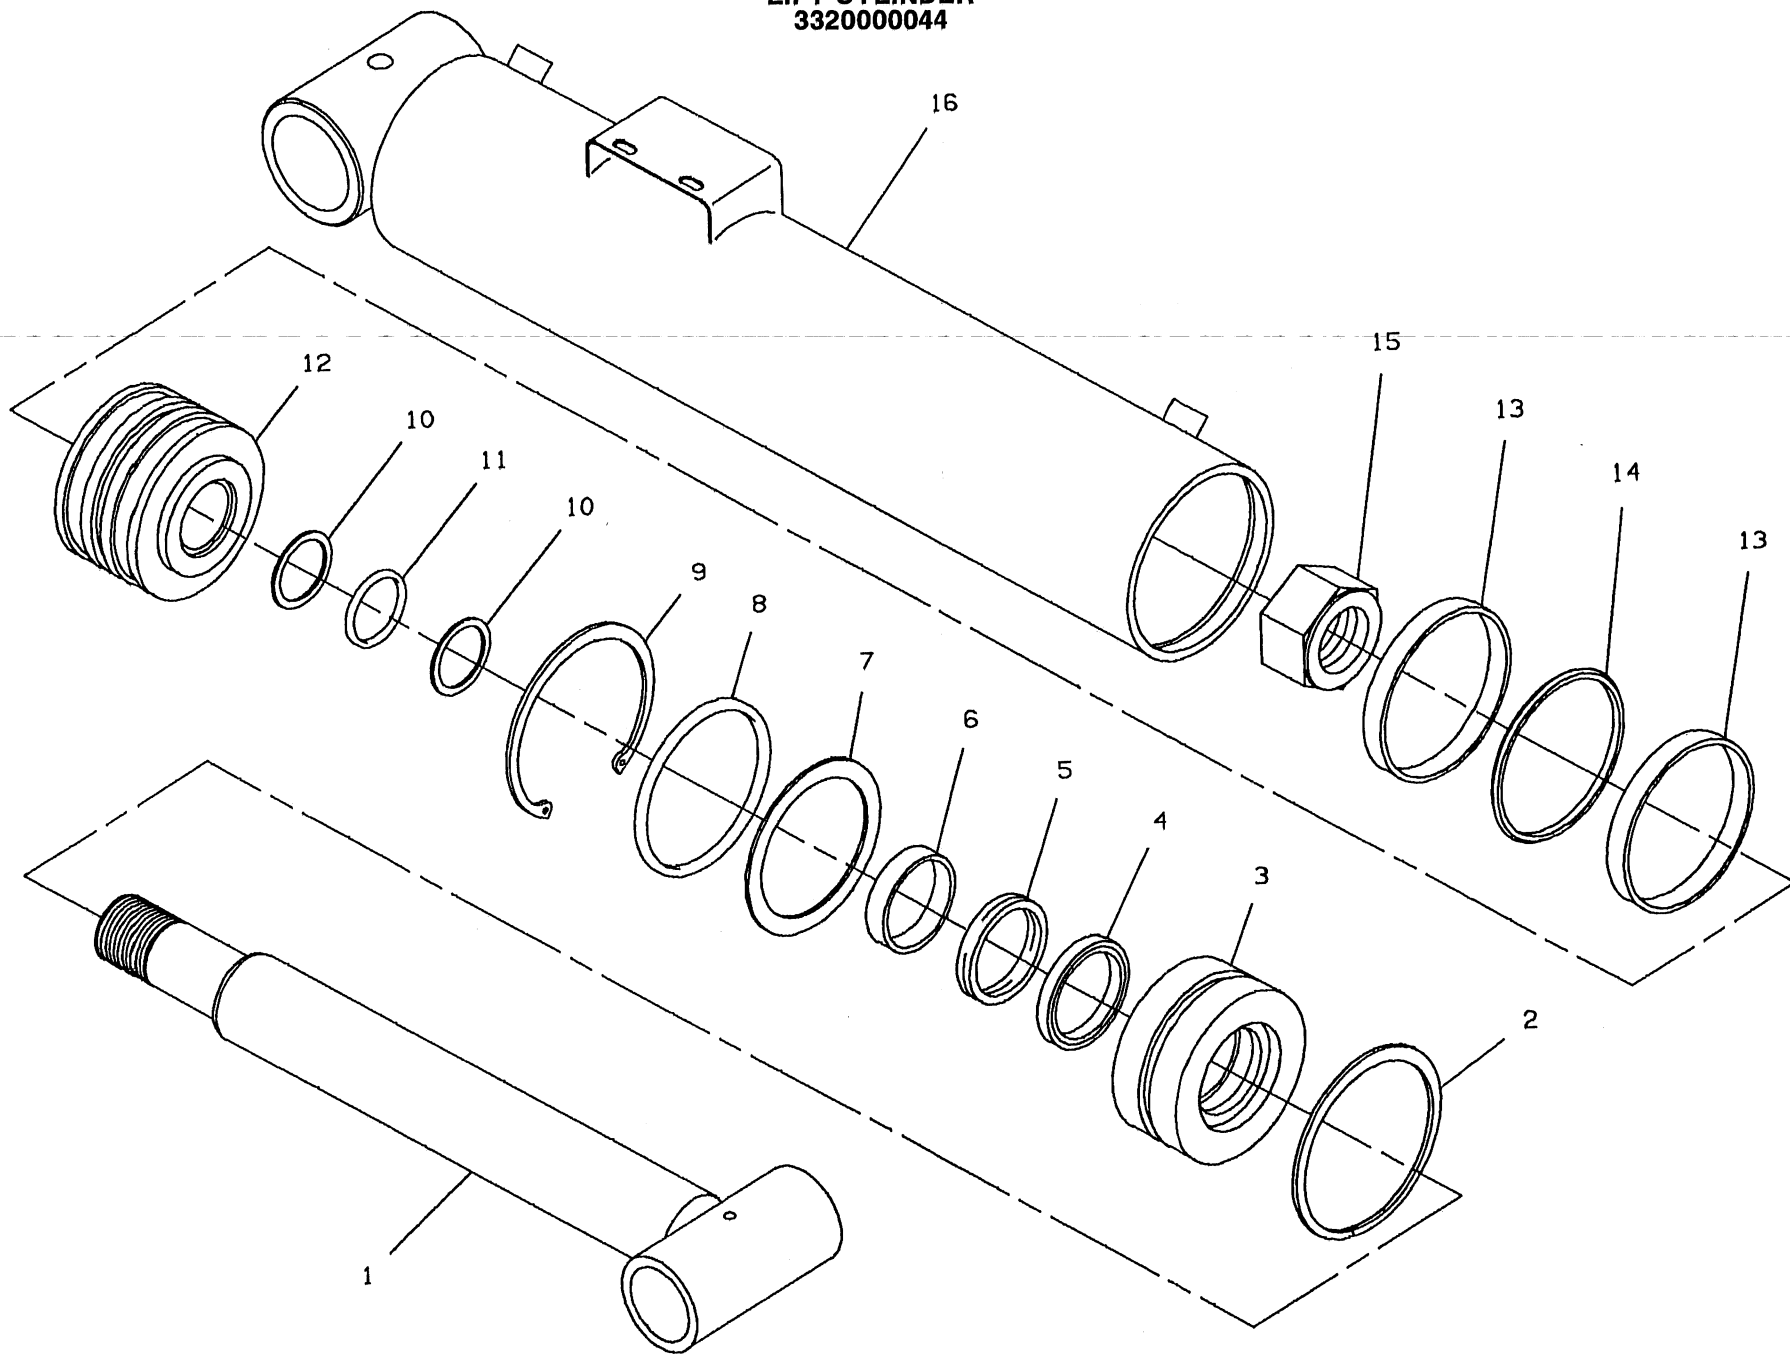

**PARTS LIST — LIFT CYLINDER
3320000044**

Ref. No.	Part No.	Description	Qty.
1	3763000056	Cylinder Rod	1
2	7754000028	Retaining Ring	1
3	4553000009	Aluminum Head	1
4	7796000011*	Rod Wiper Seal	1
5	7796000025*	Rod Seal	1
6	7754000012*	Piston Wear Ring	1
7	7755342609*	Backup Ring	1
8	7755342000*	O-Ring	1
9	7754000013	Retaining Ring	1
10	7755226609*	Backup Ring	2
11	7755226000*	O-Ring	1
12	4698000008	Piston	1
13	7754000011*	Piston Wear Ring	2
14	7796000009*	Piston Seal	1
15	7660341631	Locknut	1
16	3071000042	Barrel	1

* - Available only in Service Kit No. 7577250044

Rev. _____

Date _____

LIFT CYLINDER
332000044