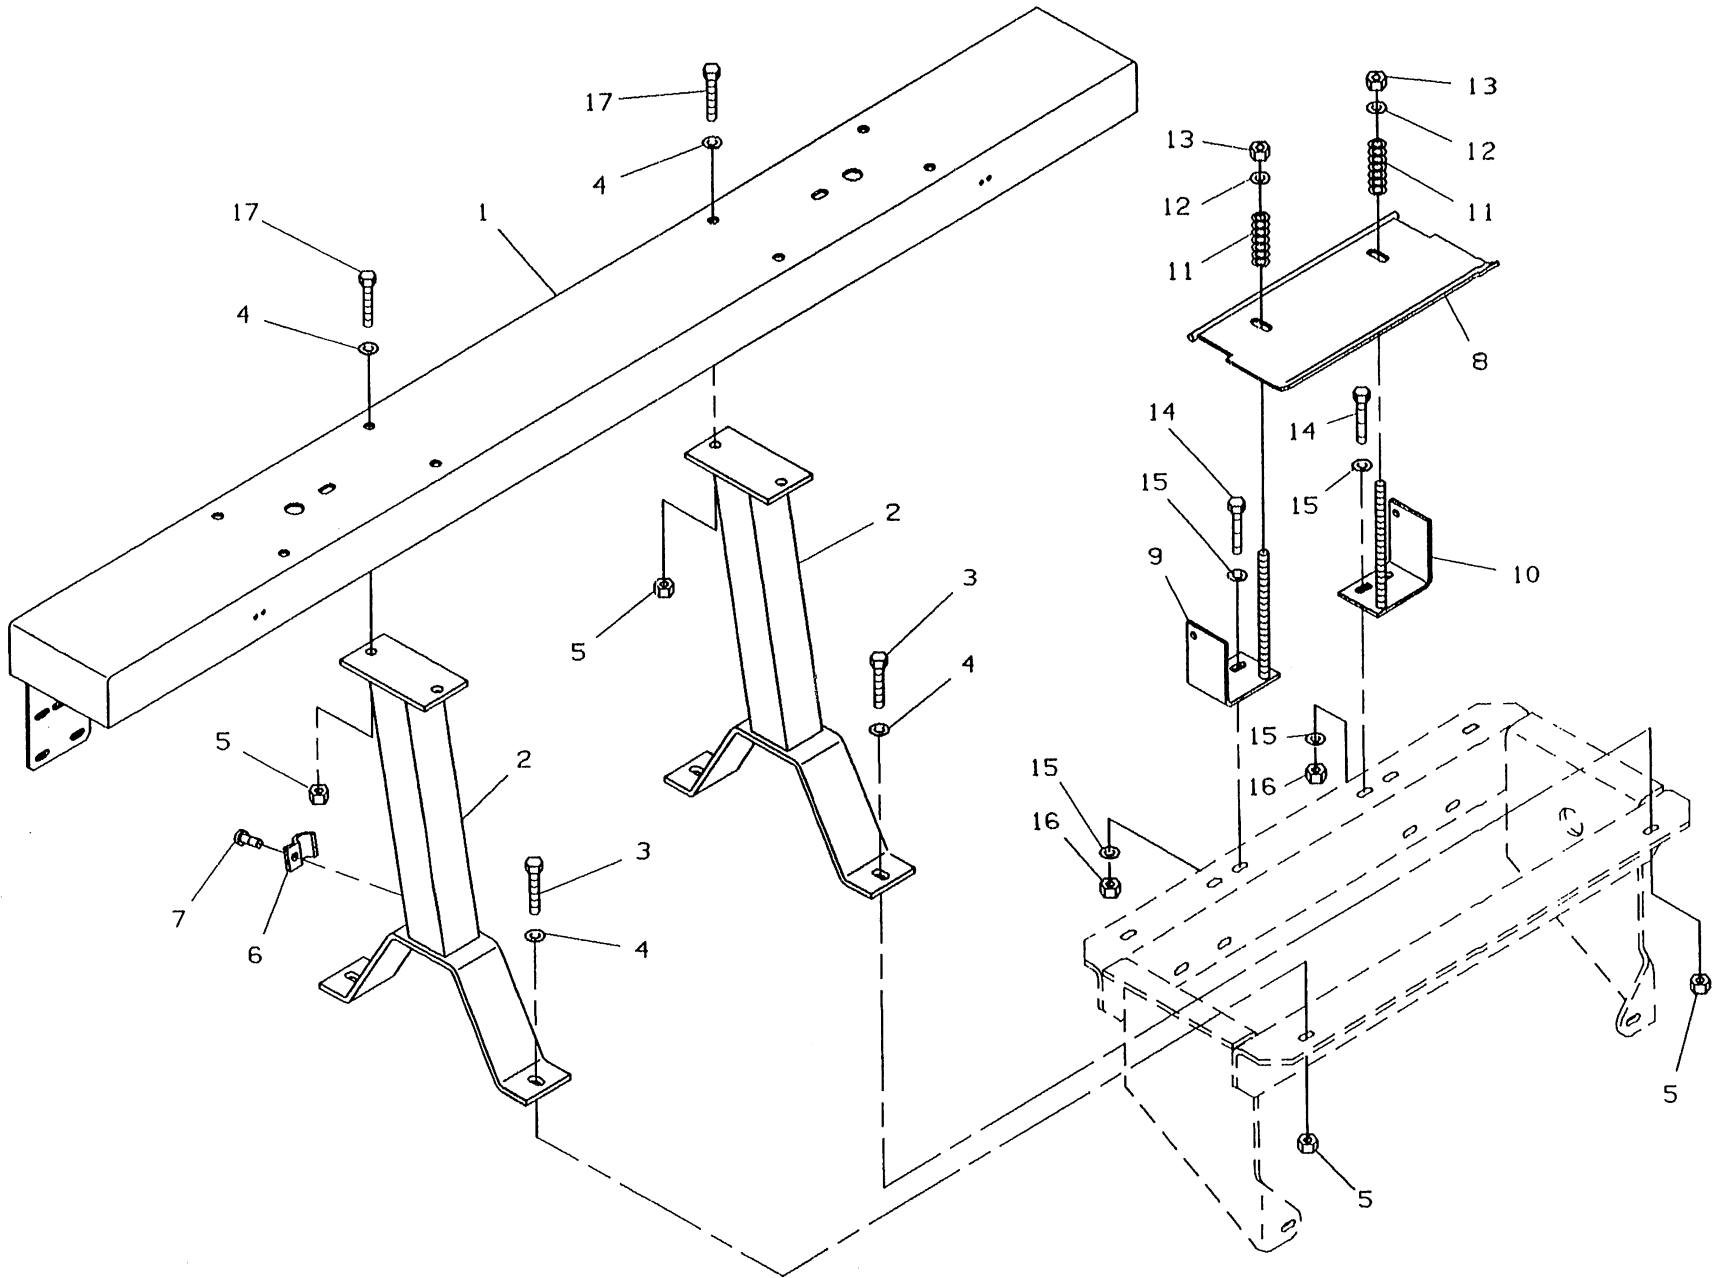

**H408S
4-TON WRECKER BOOM
PARTS**

PARTS LIST — WRECKER BOOM

Ref. No.	Part No.	Description	Qty.
1	7115241650	Capscrew	4
2	7950240162	Flatwasher	4
3	3170000067	Base Section	1
4	3170000066	Fly Section	1
5	3073000005	Base	1
6	3320000044	Lift Cylinder	1
7	3320000045	Extension Cylinder	1
8	3510900068	Cable Guide	1
9	3512900006	Sheave Support	1
10	7754000005	Retaining Ring	1
11	3691000002	Pin	1
12	7754000006	Retaining Ring	1
13	4209000019	Bushing	2
14	7440030000	Grease Fitting	7
15	7809000001	Wire Rope Sheave	1
16	7248000003	Cable	1
17	3691000113	Pin	1
18	3691000103	Pin	1
19	3691000104	Pin	1
20	3691000105	Pin	1
21	7970000005	8,000# Winch	1
22	4314000024	Winch Mount	1
23	4679000088	Slide Pad	1
24	4679000089	Slide Pad	1
25	7660152600	Hexnut	2
26	7950150161	Flatwasher	2
27	7115160850	Capscrew	8
28	7950160000	Lockwasher	8
29	7950160959	Flatwasher	19
30	7115161050	Capscrew	4
31	7660162601	Locknut	7
32	7111151650	Capscrew	2
33	7935000001	Counter Balance Valve	1
34	4691000120	Telescope Pin	1
35	7754000019	Retaining Ring	3
36	7330000145	Wrecker Boom Placard	1
37	7759000004	Pop Rivet	4
38	4706001255	Decal Mounting Plate	1
39	7330000138	Operators Checklist	1

Rev. 1

WRECKER BOOM

LIGHT PYLON AND CABLE TENSIONER

PARTS LIST — LIGHT PYLON AND CABLE TENSIONER

Ref. No.	Part No.	Description	Qty.
1	3263000011	Channel	1
2	3178000060	Mounting Bracket (17")	2
	3178000100	Mounting Bracket (27")	2
3	7115161050	Capscrew	4
4	7950150161	Flatwasher	8
5	7660162601	Locknut	8
6	7280000001	Jiffy Clip	2
7	7790100856	Screw	2
8	3706000008	Pressure Plate	1
9	3017000003	Angle, LH	1
10	3017000002	Angle, RH	1
11	7843000004	Spring	2
12	7950180161	Flatwasher	4
13	7660182600	Locknut	2
14	7111161050	Capscrew	4
15	7950160161	Flatwasher	8
16	7660162601	Locknut	4
17	7115160850	Capscrew	4