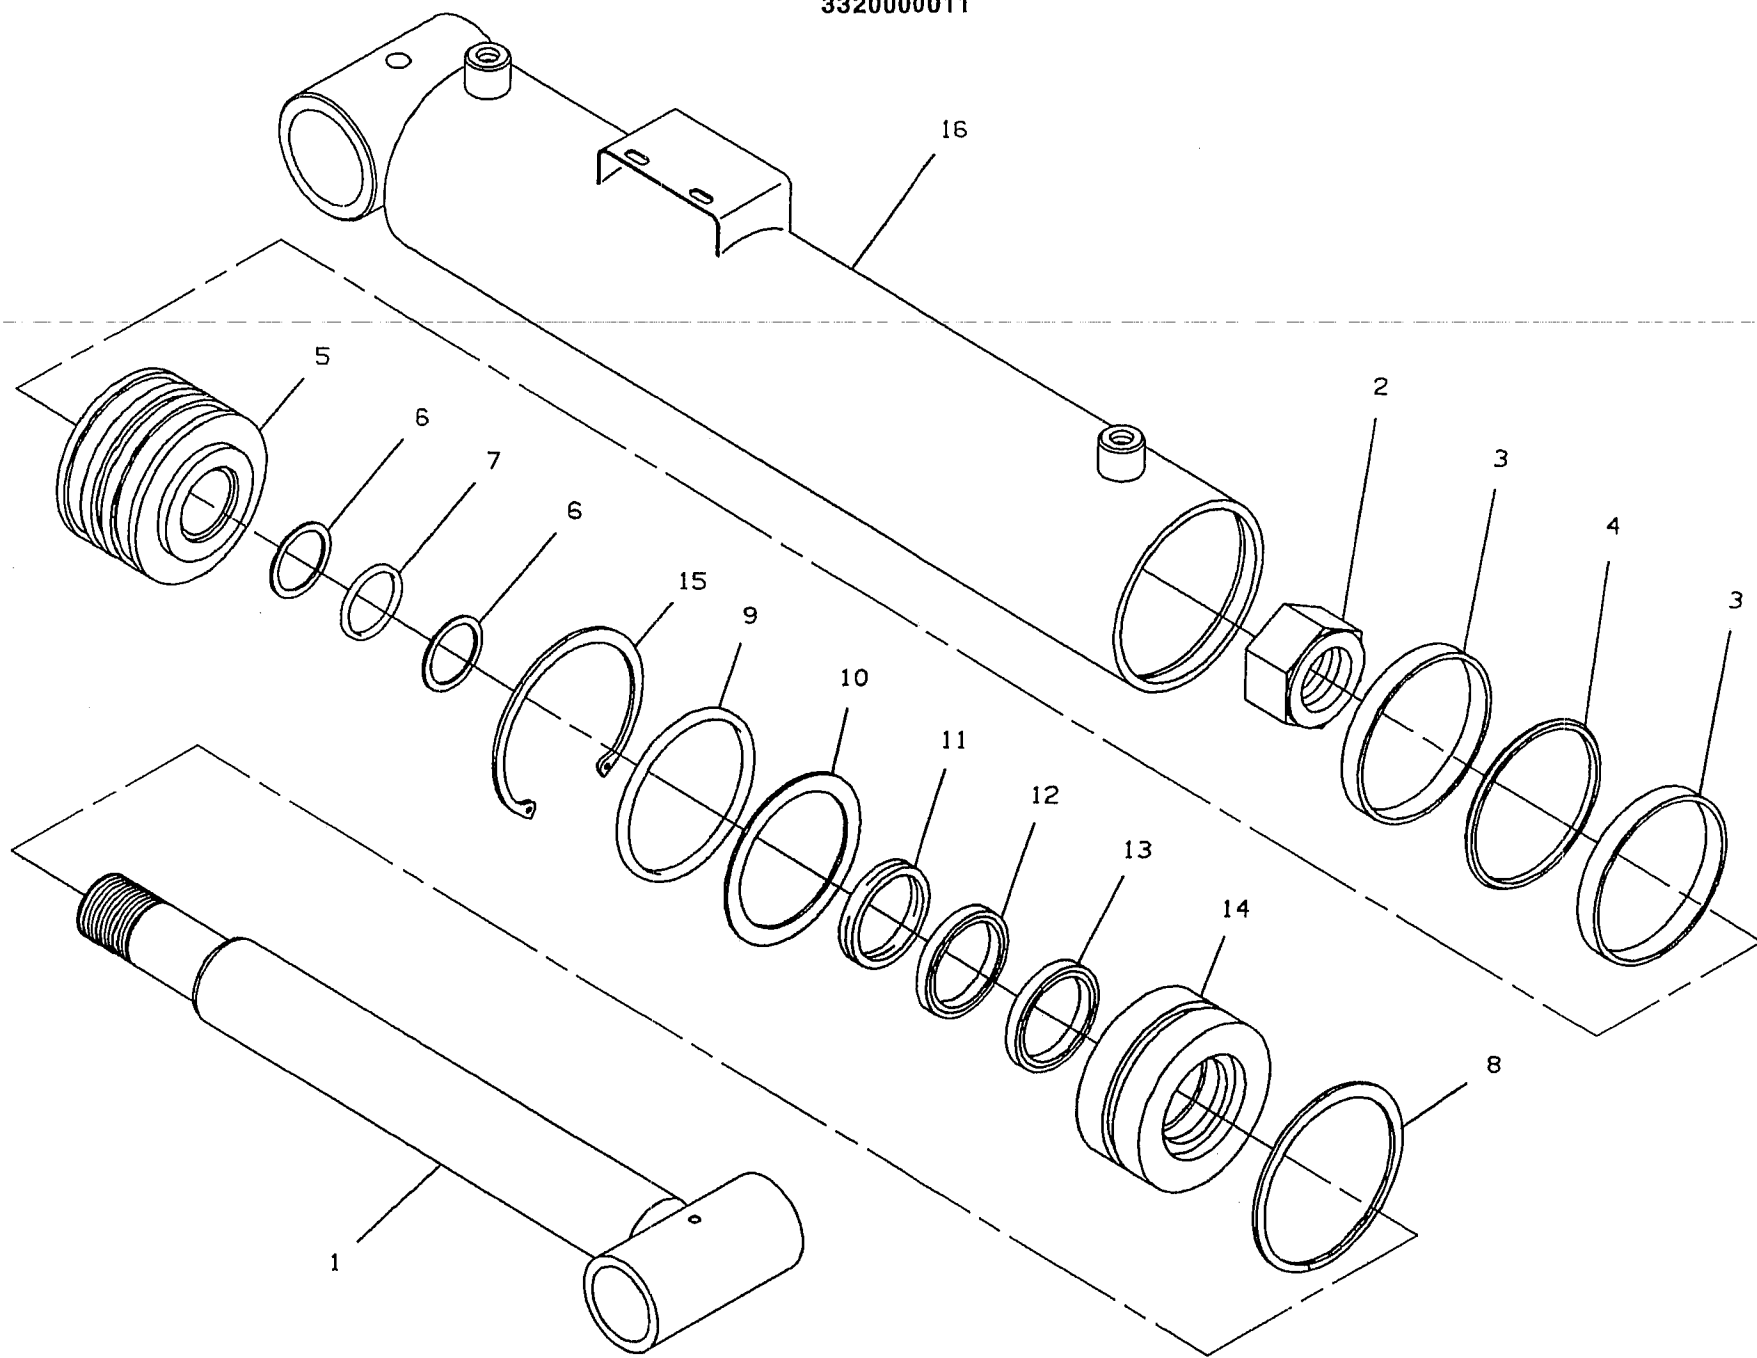

**PARTS LIST — L.H. WRECKER BOOM LIFT CYLINDER
332000011**

Ref. No.	Part No.	Description	Qty.
1	3763000041	Cylinder Rod	1
2	7660341631	Locknut	1
3	7754000011*	Wear Ring	2
4	7796000009*	Piston Seal	1
5	4698000008	Piston	1
6	7755226609*	Backup Ring	2
7	7755226000*	O-Ring	1
8	7754000028	Retaining Ring	1
9	7755342000*	O-Ring	1
10	7755342609*	Backup Ring	1
11	7754000012*	Wear Ring	1
12	7796000025*	Rod Seal	1
13	7796000011*	Rod Wiper Seal	1
14	4553000009	Head	1
15	7754000013	Retaining Ring	1
16	3071000011	Barrel, L.H.	1

* - Available Only in Service Kit No. 7577250026

Rev. _____

Date _____

L.H. WRECKER BOOM LIFT CYLINDER
332000011