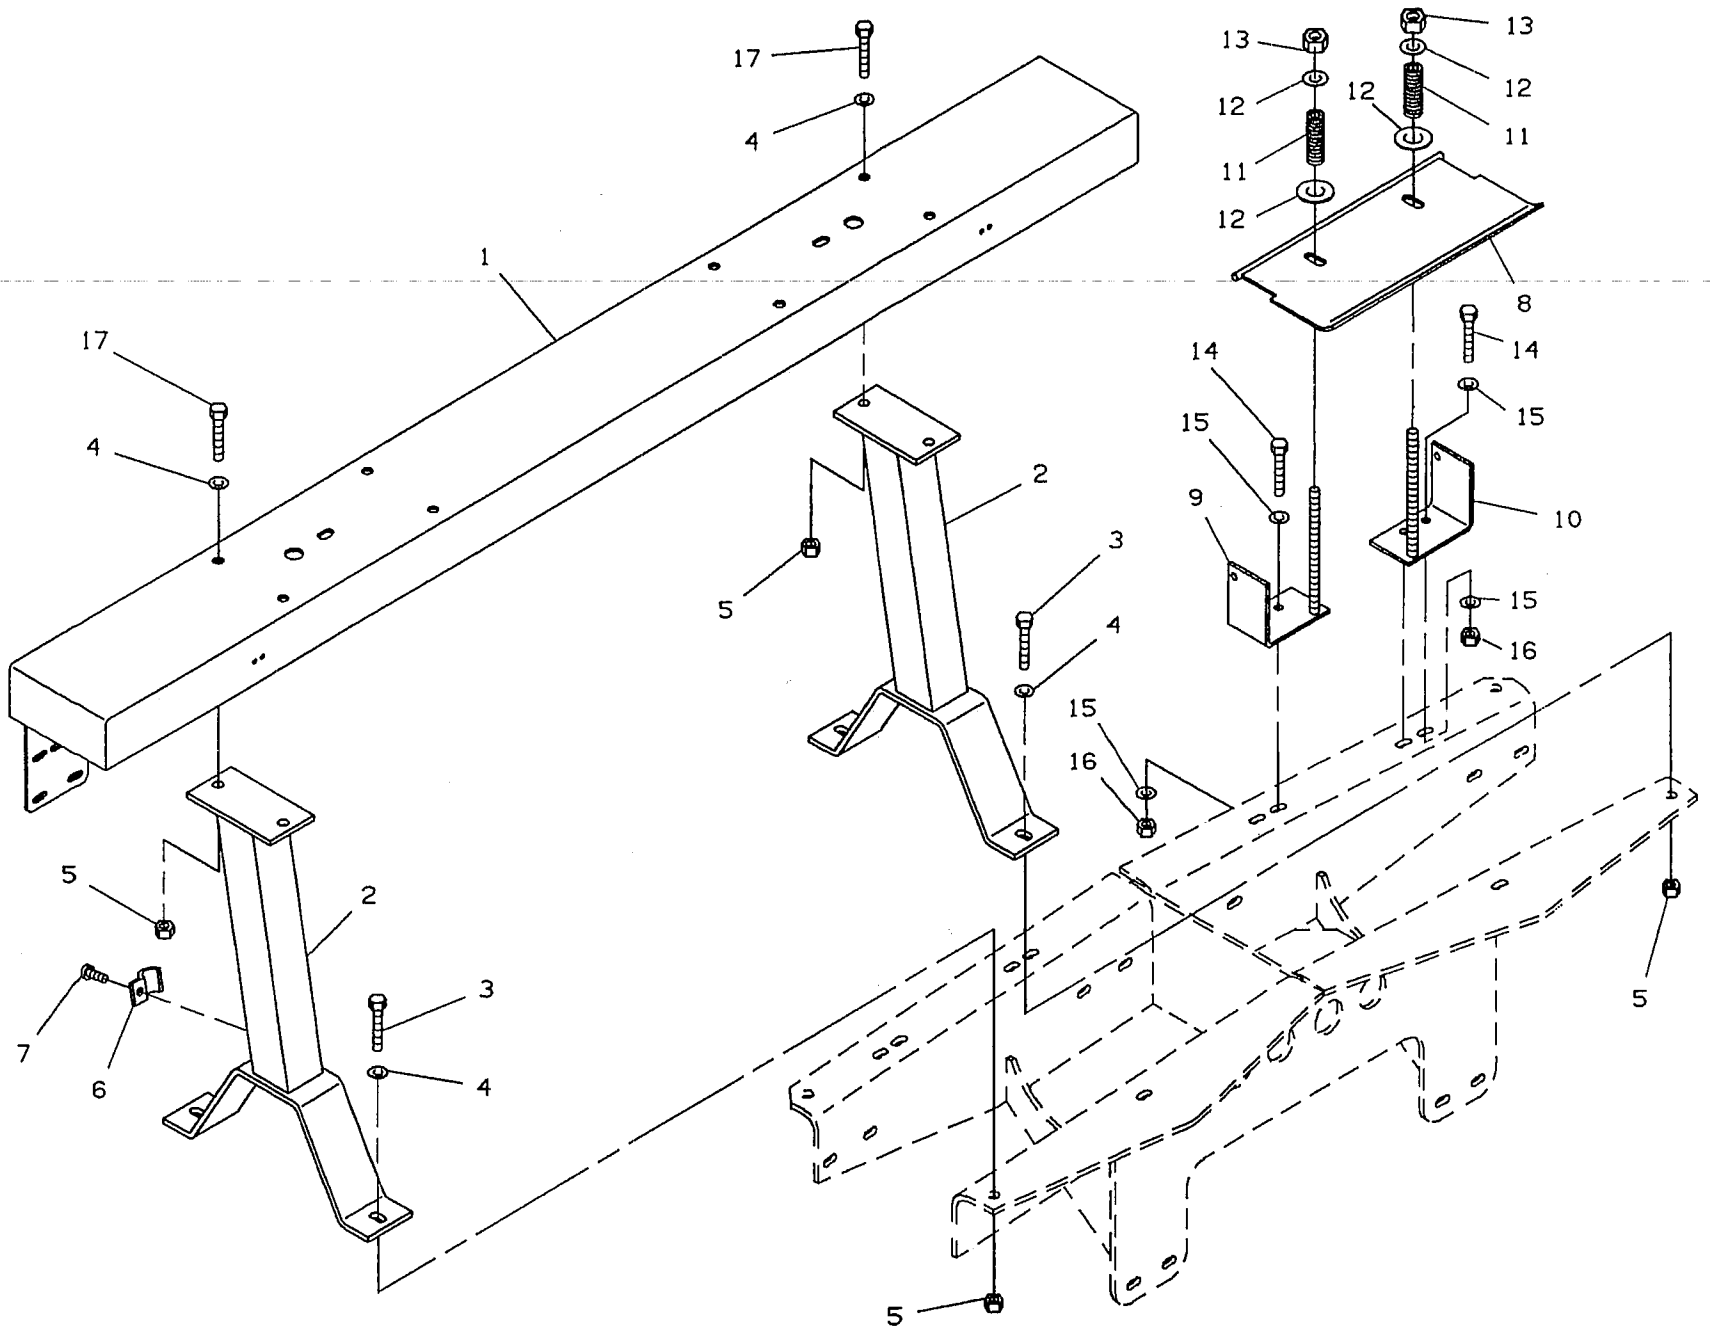

PARTS LIST — LIGHT PYLON AND CABLE TENSIONER

Ref. No.	Part No.	Description	Qty.
1	3263000011	Channel	1
2	3178000060	Mounting Bracket (17")	2
	3178000100	Mounting Bracket (27")	2
3	7115161050	Capscrew	4
4	7950150161	Flatwasher	8
5	7660162601	Locknut	8
6	7280000001	Jiffy Clip	2
7	7790100856	Screw	2
8	3706000008	Pressure Plate	1
9	3017000003	Angle, L.H.	1
10	3017000002	Angle, R.H.	1
11	7843000004	Spring	2
12	7950180161	Flatwasher	4
13	7660182600	Locknut	2
14	7111161050	Capscrew	4
15	7950160161	Flatwasher	8
16	7660162601	Locknut	4
17	7115160850	Capscrew	4

Rev. 1

Date 6-1-96

LIGHT PYLON AND CABLE TENSIONER