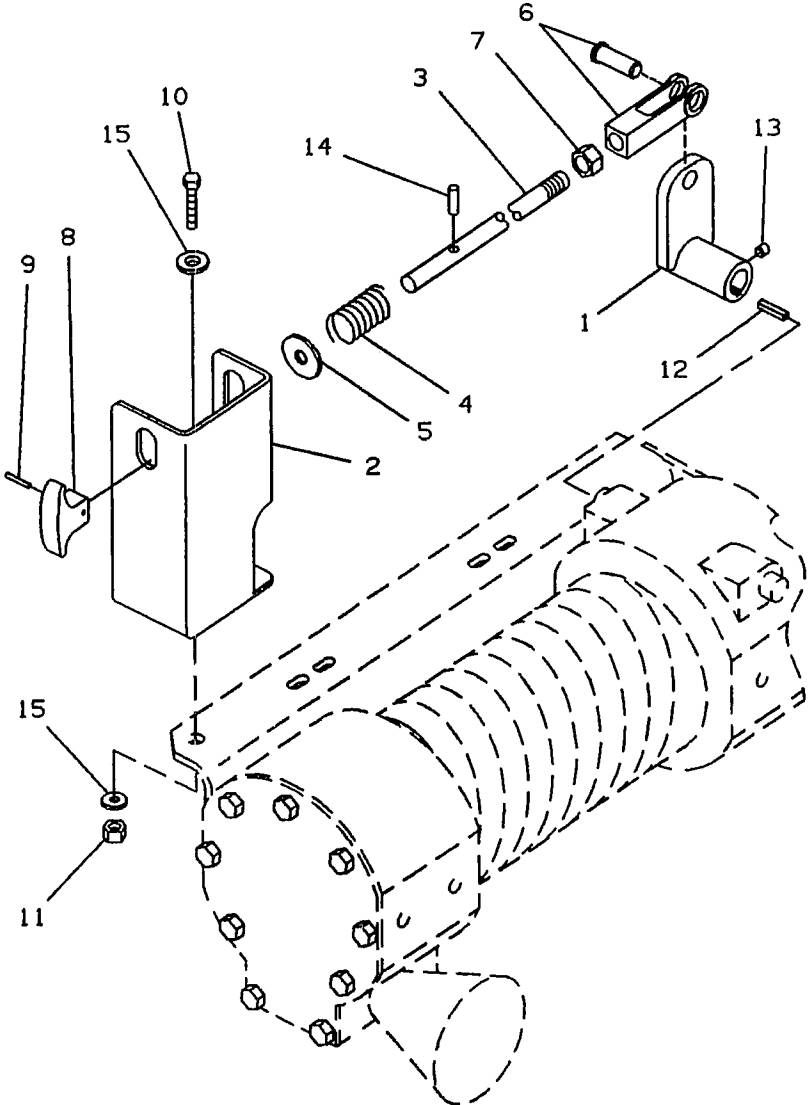

REMOTE FREE SPOOL

*NOTE: R.H. SHOWN
L.H. OPPOSITE

Rev. 1

Date 6-1-96

PARTS LIST — REMOTE FREE SPOOL

Ref. No.	Part No.	Description	Qty.
1	3587000007	Lever	1
2	4178000167	Bracket, R.H.	1
	4178000166	Bracket, L.H.	1
3	3587000008	Shaft	1
4	7843000010	Compression Spring	1
5	7950180161	Flatwasher	1
6	7308000013	Yoke and Clevis	1
7	7660180030	Hexnut	1
8	4551000005	Handle	1
9	7690051640	Spring Pin	1
10	7115161250	Capscrew	1
11	7660160000	Hexnut	1
12	4575060600	Keystock	1
13	9785960003	Set Screw	1
14	7690102045	Spring Pin	1
15	7950160162	Flatwasher	2

Rev. 1

Date 6-1-96