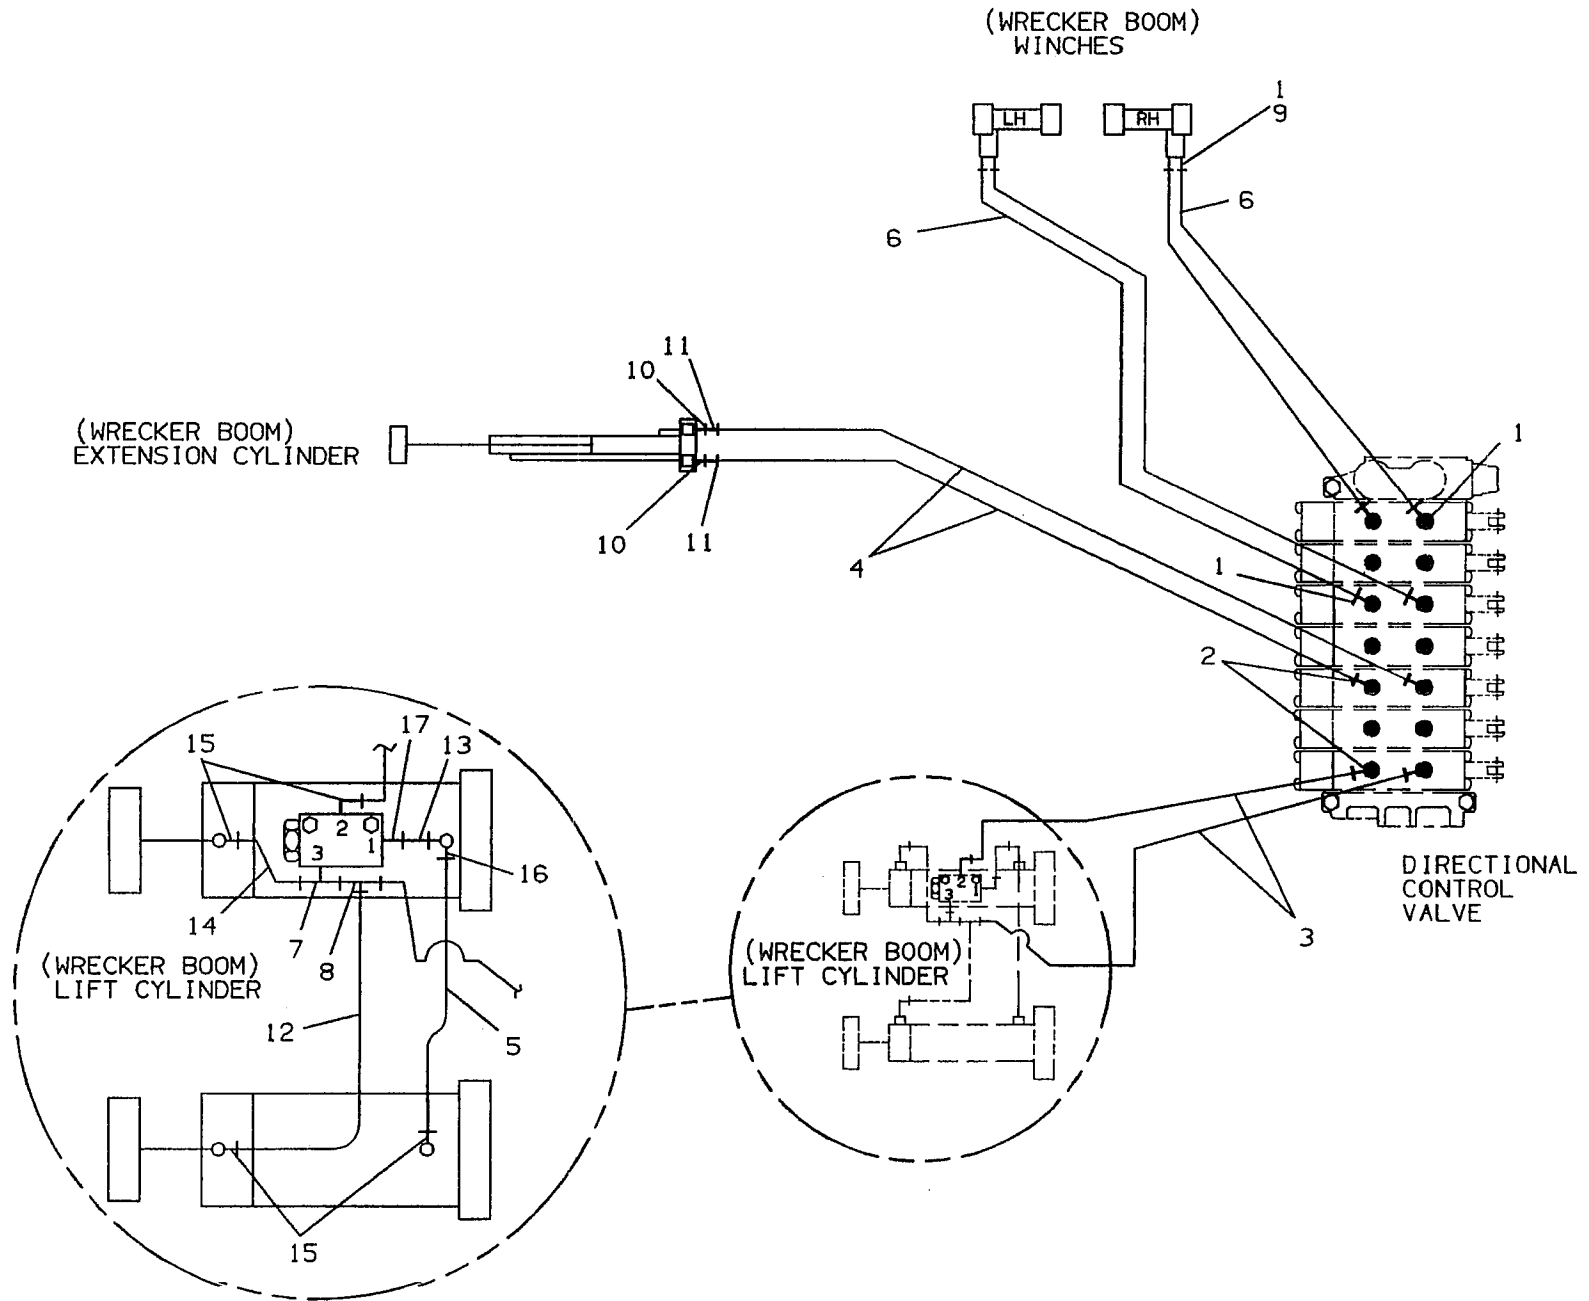

* - Available Only in Service Kit No. 7577250026

Rev. _____

Date _____

L.H. WRECKER BOOM LIFT CYLINDER
332000011

HYDRAULIC COMPONENTS

PARTS LIST — HYDRAULIC COMPONENTS

Ref. No.	Part No.	Description	Qty.
1	7445081043 (A)	Adapter	4
	7445081043 (B)	Adapter	8
2	7445061043	Adapter	4
3	4567322064	Hose	2
4	4567122055	Hose	2
5	7912000002	Tube	1
6	4567332075 (A)	Hose	2
	4567332075 (B)	Hose	4
7	7445060647	Tee	1
8	7443000030	Tee	1
9	7443000023 (A)	Elbow - 90°	2
	7443000023 (B)	Elbow - 90°	4
10	7445060643	Adapter	2
11	7445060672	Elbow - 90°	2
12	4567222022	Hose	1
13	7912000001	Tube	1
14	4570000008	Hose	1
15	7445060645	Elbow - 90°	4
16	7445060648	Tee	1
17	7445060646	Elbow - 45°	1

A - Application with Single Winch Wrecker Boom
 B - Application with Dual Winch Wrecker Boom

Rev. 1

Date 6-1-96

PARTS LIST — 10,000# WINCH

Ref. No.	Part No.	Description	Qty.
1	300062	Adapter	1
2	302956	Angle	2
3	308046	Bushing	1
4	308048	Bushing	2
5	316004	Bearing Cap	1
6	324163	Jaw Clutch	1
7	328010	Cover	1
8	330010	Drag Brake Shoe	2
9	332139	Drum	1
10	334016	Gear, R.H.	1
11	338009	Clutch Housing	1
12	338269	Gear Housing	1
13	342024	Key	1
14	342034	Key	1
15	342120	Key	2
16	450017	Key	2
17	356702	Drum Shaft	1
18	356902	Drum Shaft	1
19	358052	Shifter Handle	1
20	368007	Drum Spacer	1
21	368183	Worm, R.H.	1
22	370003	Yoke	1
23	400003	Poppet Ball	1
24	402044	Ball Bearing	1
25	412107	Thrust Bearing	1
26	412005	Bushing	1
27	412006	Bushing	1
28	414139	Capscrew	6
29	414140	Capscrew	8
30	414457	Capscrew	4
31	414481	Capscrew	4
32	414887	Capscrew	6
33	414952	Capscrew	2
34	416971	Poppet Screw	1
35	416059	Setscrew	1
36	416109	Setscrew	1
37	416112	Setscrew	1
38	418163	Lockwasher	6
39	418198	Lockwasher	8
40	418218	Lockwasher	2
41	442182	Bearing Cap Gasket	2
42	442183	Gear Housing Cover Gasket	1
43	456006	Fitting	2
44	456008	Relief Fitting	1
45	458025	Motor	1
46	462003	Ring Quad	2
47	468002	Reducer	1
48	468010	Pipe Plug	1
49	468011	Pipe Plug	1
50	486079	Pilot Seal	1
51	494005	Spring	1