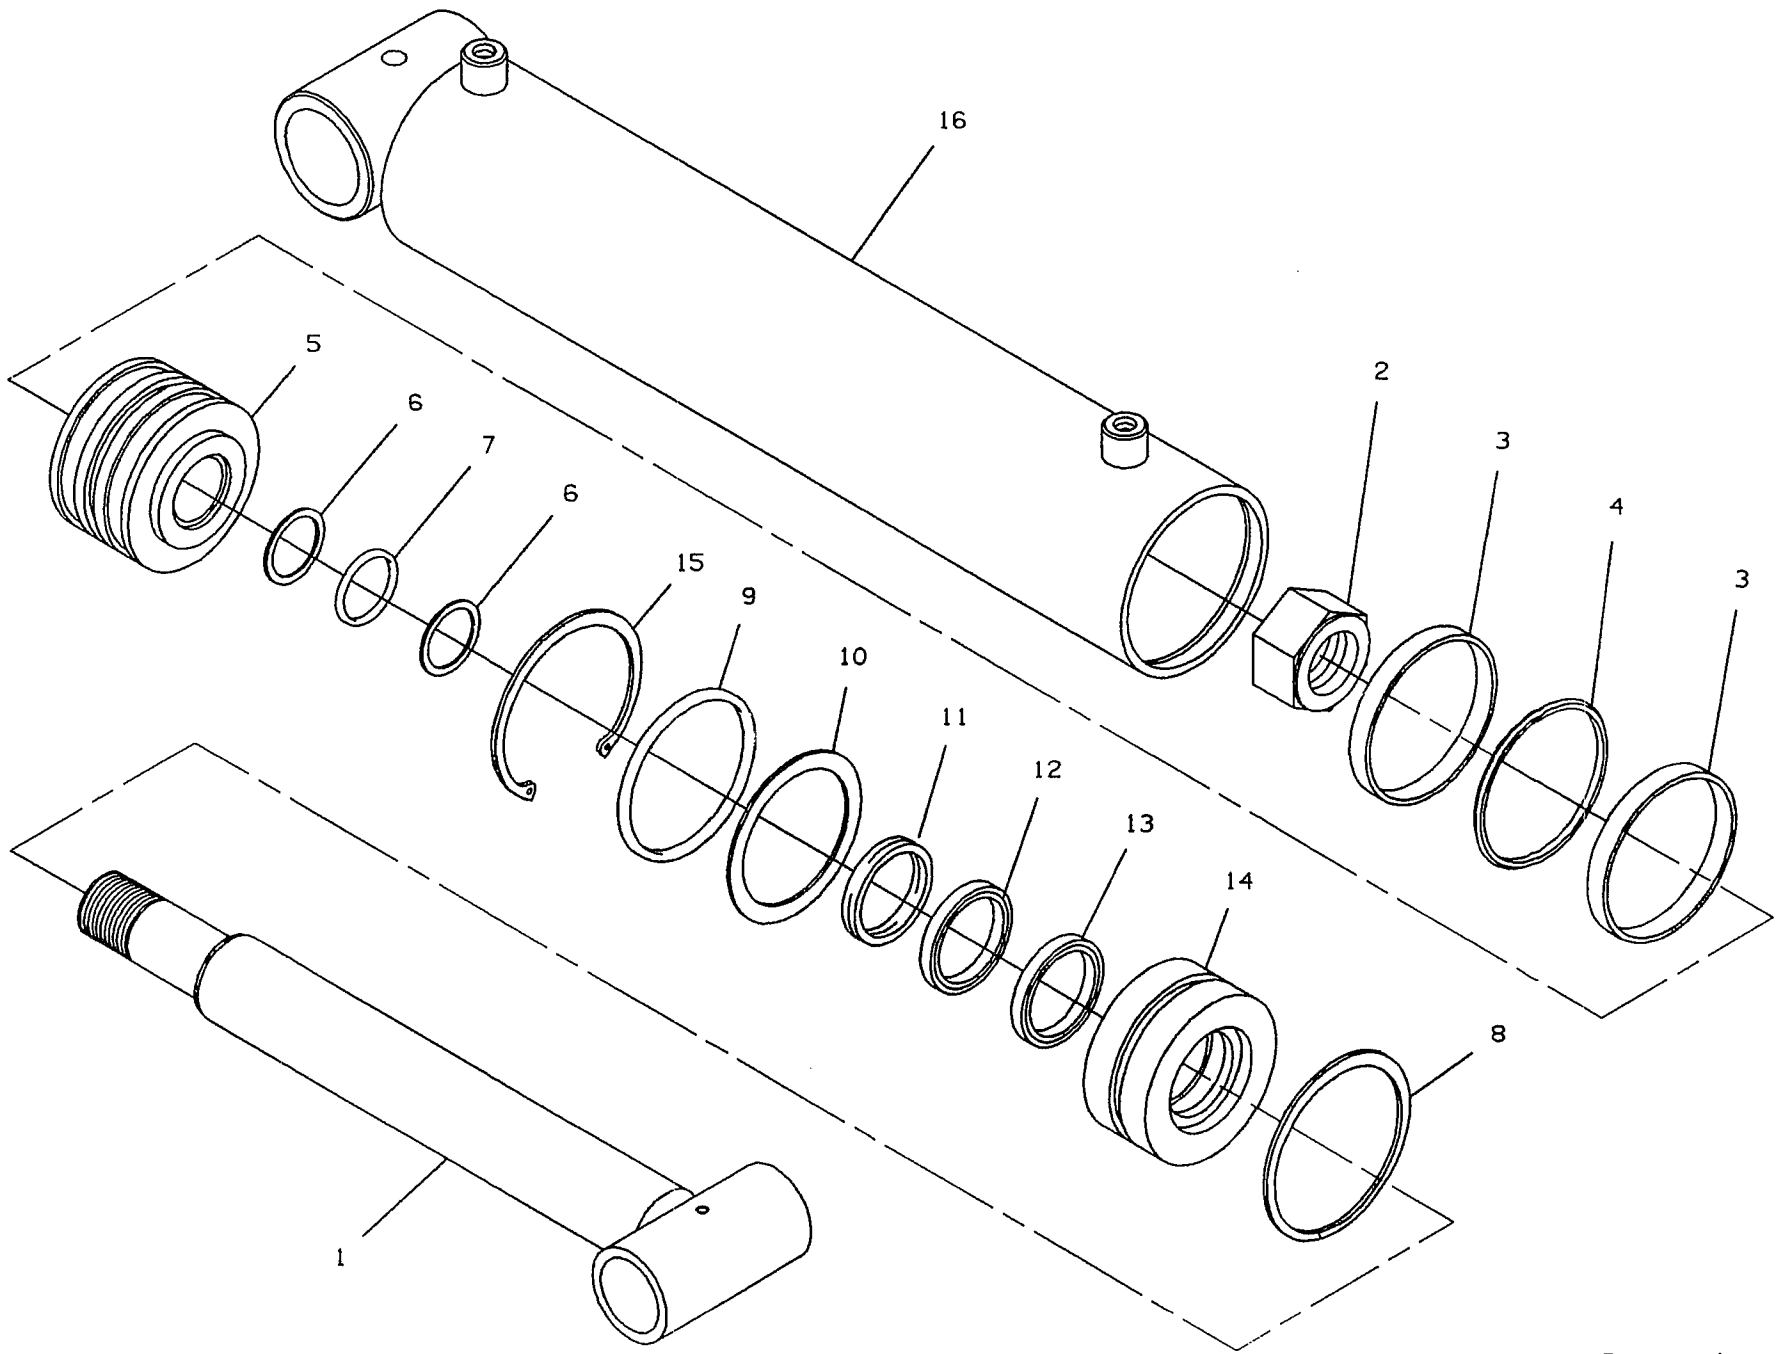

R.H. WRECKER BOOM LIFT CYLINDER
332000012

**PARTS LIST — R.H. WRECKER BOOM LIFT CYLINDER
332000012**

Ref. No.	Part No.	Description	Qty.
1	3763000041	Cylinder Rod	1
2	7660342031	Locknut	1
3	7754000011*	Wear Ring	2
4	7796000009*	Piston Seal	1
5	4698000008	Piston	1
6	7755226609*	Backup Ring	2
7	7755226000*	O-Ring	1
8	7754000028	Retaining Ring	1
9	7755342000*	O-Ring	1
10	7755342609*	Backup Ring	1
11	7754000012*	Wear Ring	1
12	7796000025*	Rod Seal	1
13	7796000011*	Rod Wiper Seal	1
14	4553000009	Head	1
15	7754000013	Retaining Ring	1
16	3071000012	Barrel, L.H.	1

* - Available Only in Service Kit No. 7577250026

Rev. _____

Date _____