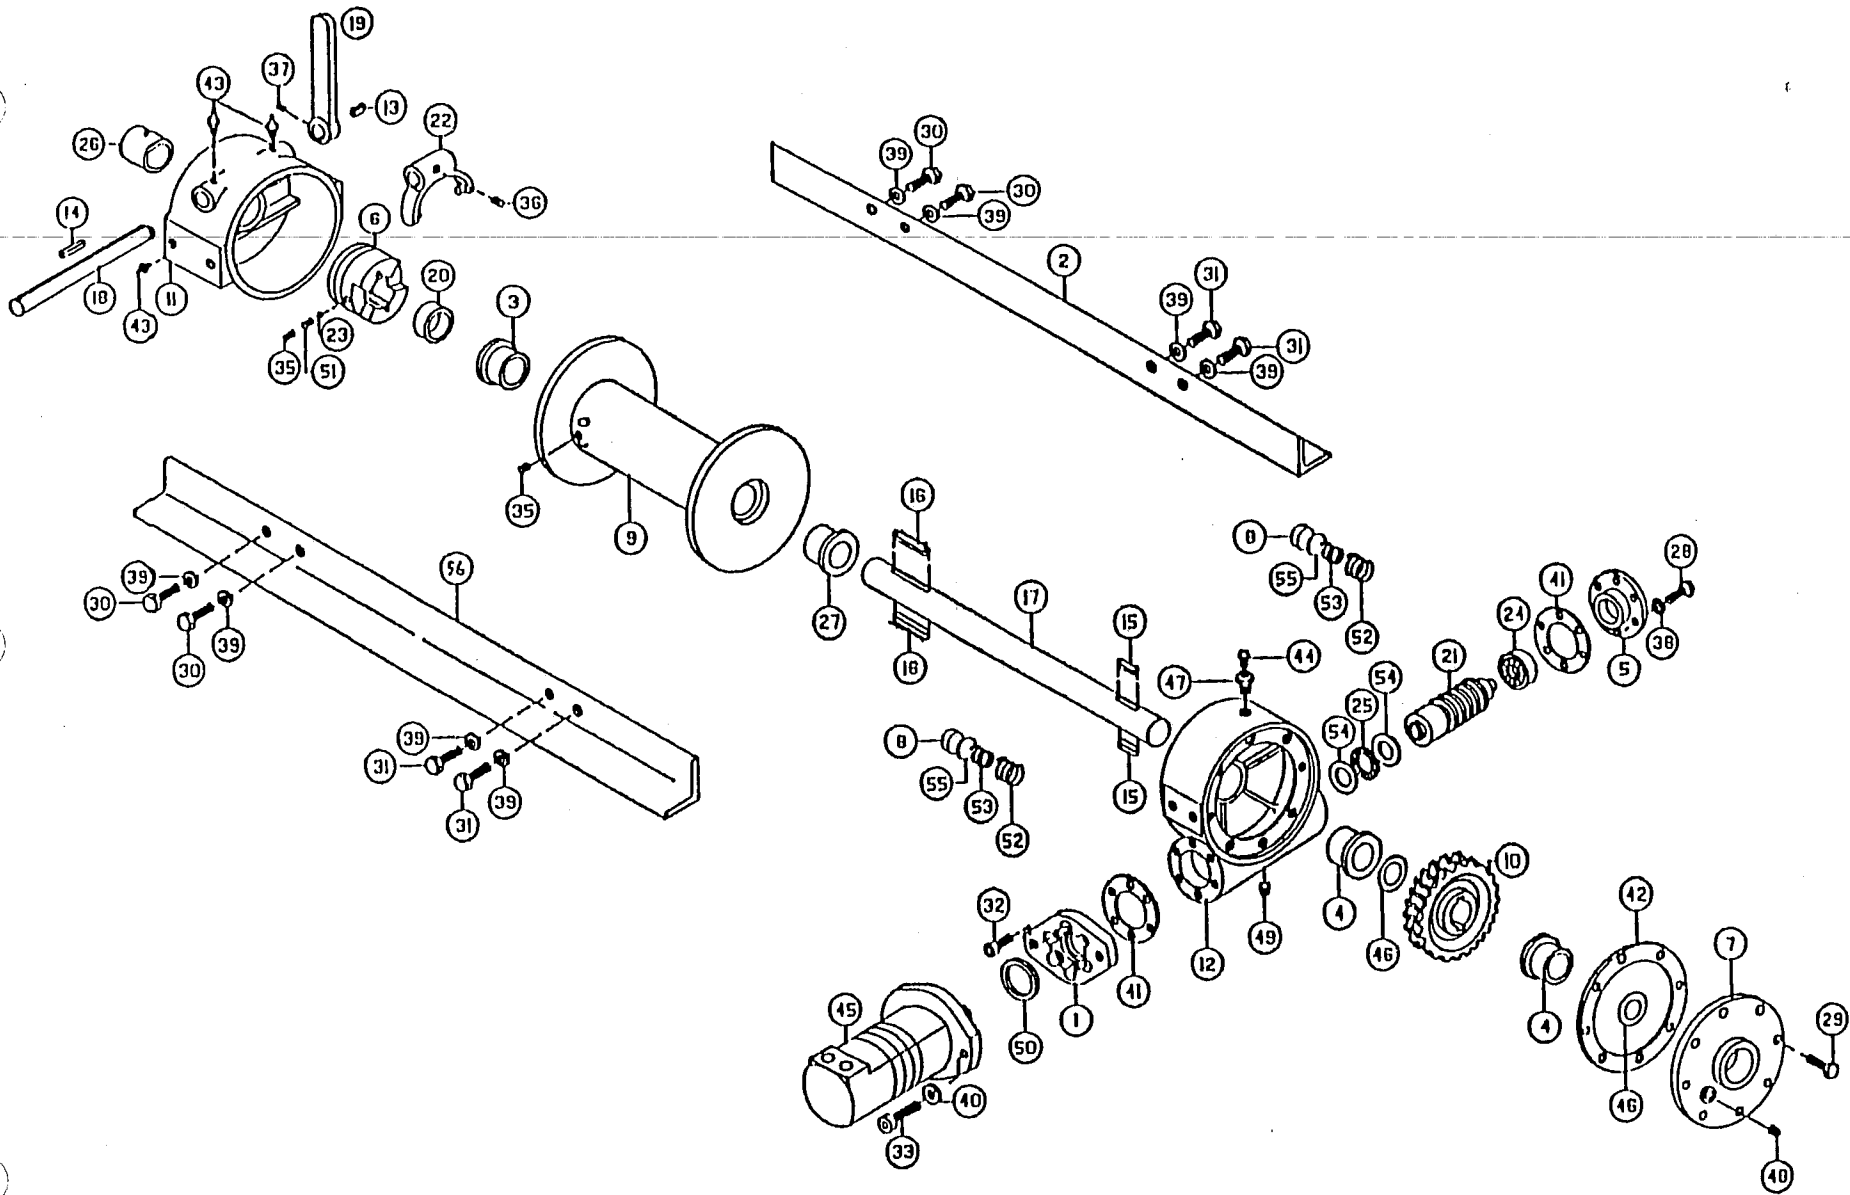

10,000# WINCH

12,000# WINCH

PARTS LIST — 12,000# WINCH

Ref. No.	Part No.	Description	Qty.
1	300062	Adapter	1
2	302229	Angle - 600	2
3	202380	Angle - Y600	2
4	302417	Angle - X600	2
5	306036	Spring, Flat	1
6	308046	Bushing	1
7	308048	Bushing	2
8	314003	Plate, Cam	1
9	324163	Clutch, Jaw	1
10	328046	Cover, G. Hsg.	1
11	328057	Cover, Brake	1
12	330010	Shoe, Drag Brake	2
13	332074	Drum - Y600	1
14	332140	Drum - 600	1
15	332141	Drum - X600	1
16	334050	Gear, R.H.	1
17	338038	Housing, Brake	1
18	338040	Housing, Clutch	1
19	338270	Housing, Gear	1
20	340014	Hub, Gear	1
21	340024	Hub, Brake	1
22	342024	Key, Sq. End	1
23	342032	Key, Sq. End	1
24	342051	Key, Rd. End	1
25	342120	Key, Rd. End	2
26	450017	Key, Barth	2
27	352020	Plate, Retainer	1
28	356806	Shaft, Drum - X600	1
29	357466	Shaft, Drum - 600	1
30	357468	Shaft, Drum - Y600	1
31	356945	Shaft, Shifter	1
32	358001	Shifter, Handle	1
33	362007	Spacer, Drum	1
34	368195	Worm, R.H.	1
35	370003	Yoke	1
36	400003	Ball, Poppet	1
37	400007	Ball	2
38	402044	Bearing, Ball	1
39	402107	Bearing, Thrust	1
40	412005	Bushing	1
41	412006	Bushing	1
42	414111	Capscrew	4
43	414140	Capscrew	1
44	414141	Capscrew	7
45	414283	Capscrew	6
46	414398	Capscrew	2
47	414457	Capscrew	4
48	414481	Capscrew	4
49	414603	Capscrew	1
50	414865	Capscrew	6