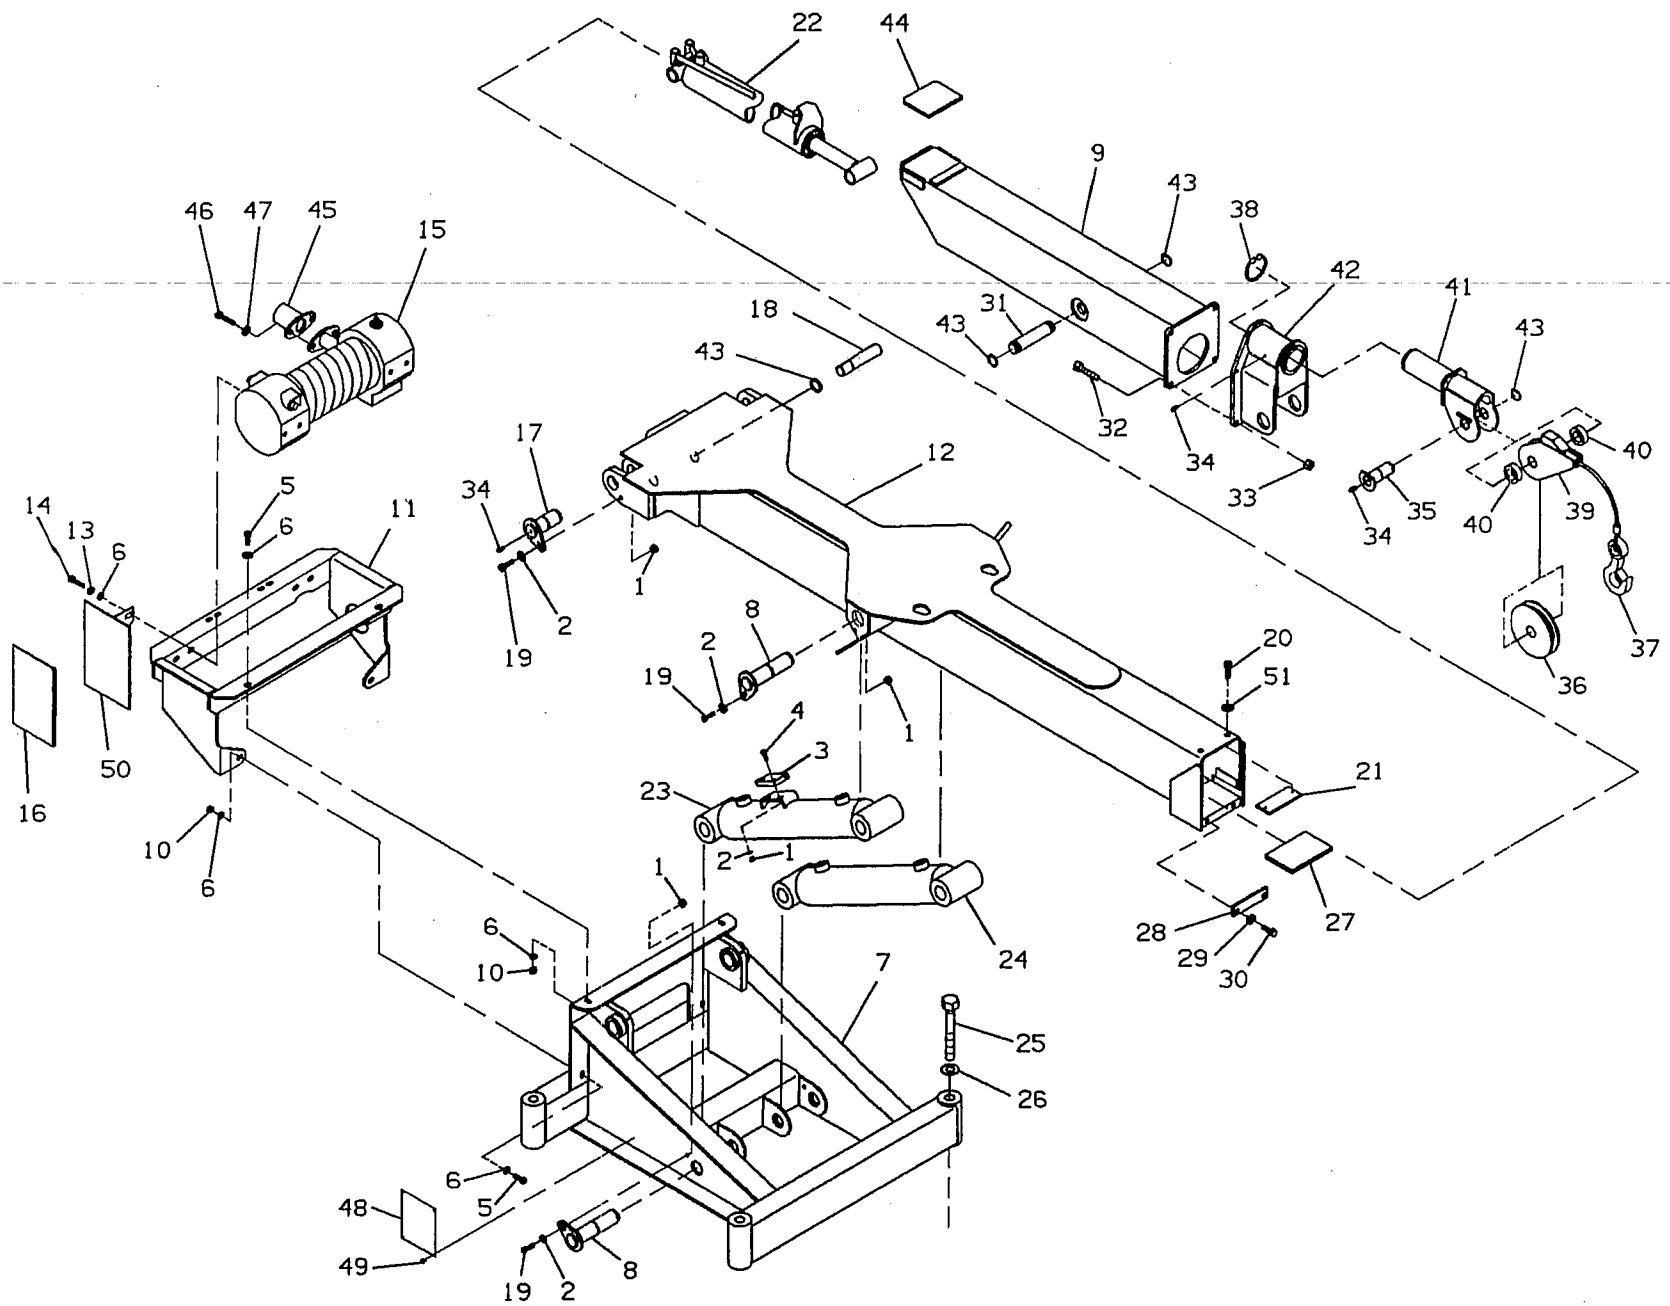

PARTS LIST — SINGLE WINCH WRECKER BOOM

Ref. No.	Part No.	Description	Qty.
1	7660152600	Locknut	8
2	7950150161	Flatwasher	8
3	7935000001	Counterbalance Valve	1
4	7111151650	Capscrew	2
5	7118171250	Capscrew	4
6	7950160959	Flatwasher	20
7	3512100071	Base	1
8	3691000075	Pin	4
9	3512100005	Fly Section	1
10	7660172600	Locknut	4
11	3512100040	Winch Mount	1
12	3512100004	Base Section	1
13	7950170000	Lockwasher	8
14	7115170850	Capscrew	8
15	7970000020	10,000# Winch	1
16	7330000138	Operator's Checklist	1
17	3691000081	Pin	2
18	4691000179	Pin	1
19	7118151250	Capscrew	6
20	7118140418	Capscrew	2
21	4706000067	Plate	1
22	3320000007	Extension Cylinder	1
23	3320000011	Lift Cylinder, L.H.	1
24	3320000012	Lift Cylinder, R.H.	1
25	7115245650	Capscrew	4
26	7950240161	Flatwasher	4
27	4679000005	Wear Pad	1
28	4706000160	Plate	1
29	7950180000	Lockwasher	2
30	7115180850	Capscrew	2
31	4691000133	Pin	1
32	7115181250	Capscrew	4
33	7660182600	Locknut	4
34	7440030000	Grease Fitting	8
35	3691000002	Pin	1
36	7809000001	Sheave	1
37	7248000015	Cable	1
38	7754000005	Retaining Ring	1
39	3510900068	Cable Guide	1
40	4209000019	Bushing	2
41	3512900006	Sheave Support	1
42	3510100058	Boom Nose	1
43	7754000006	Retaining Ring	6
44	4679000004	Wear Pad	1
45	7626000013	Orbit Motor	1
46	7111181250	Capscrew	2
47	7950180400	Lockwasher	2
48	7330000145	Wrecker Boom Placard	1
49	7759000004	Pop Rivet	4
50	4706001255	Decal Mounting Plate	1
51	7950140161	Flatwasher	2

Rev. 1

SINGLE WINCH WRECKER BOOM