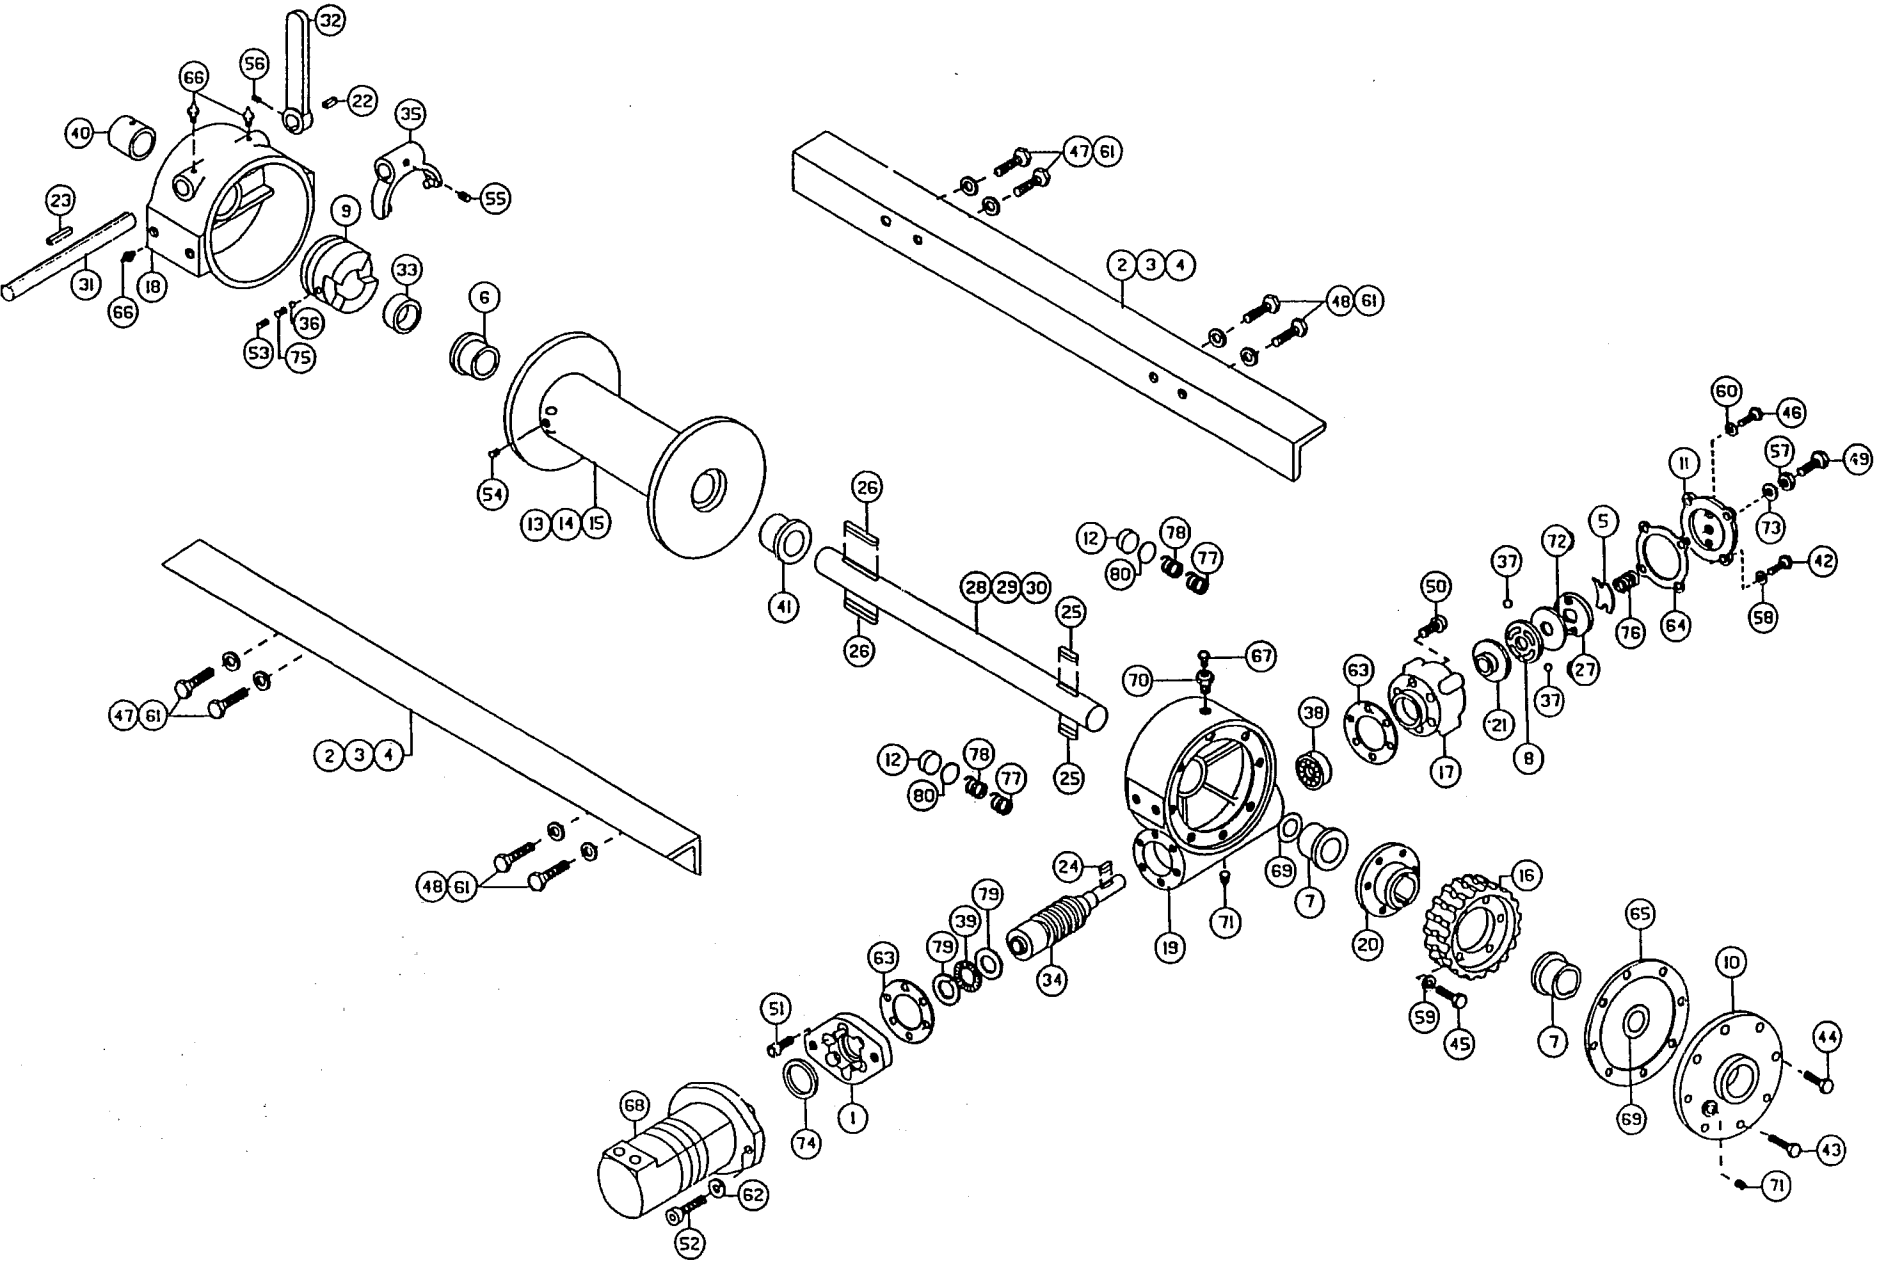

10,000# WINCH

12,000# WINCH

PARTS LIST — 12,000# WINCH

Ref. No.	Part No.	Description	Qty.
1	300062	Adapter	1
2	302229	Angle - 600	2
3	202380	Angle - Y600	2
4	302417	Angle - X600	2
5	306036	Spring, Flat	1
6	308046	Bushing	1
7	308048	Bushing	2
8	314003	Plate, Cam	1
9	324163	Clutch, Jaw	1
10	328046	Cover, G. Hsg.	1
11	328057	Cover, Brake	1
12	330010	Shoe, Drag Brake	2
13	332074	Drum - Y600	1
14	332140	Drum - 600	1
15	332141	Drum - X600	1
16	334050	Gear, R.H.	1
17	338038	Housing, Brake	1
18	338040	Housing, Clutch	1
19	338270	Housing, Gear	1
20	340014	Hub, Gear	1
21	340024	Hub, Brake	1
22	342024	Key, Sq. End	1
23	342032	Key, Sq. End	1
24	342051	Key, Rd. End	1
25	342120	Key, Rd. End	2
26	450017	Key, Barth	2
27	352020	Plate, Retainer	1
28	356806	Shaft, Drum - X600	1
29	357466	Shaft, Drum - 600	1
30	357468	Shaft, Drum - Y600	1
31	356945	Shaft, Shifter	1
32	358001	Shifter, Handle	1
33	362007	Spacer, Drum	1
34	368195	Worm, R.H.	1
35	370003	Yoke	1
36	400003	Ball, Poppet	1
37	400007	Ball	2
38	402044	Bearing, Ball	1
39	402107	Bearing, Thrust	1
40	412005	Bushing	1
41	412006	Bushing	1
42	414111	Capscrew	4
43	414140	Capscrew	1
44	414141	Capscrew	7
45	414283	Capscrew	6
46	414398	Capscrew	2
47	414457	Capscrew	4
48	414481	Capscrew	4
49	414603	Capscrew	1
50	414865	Capscrew	6