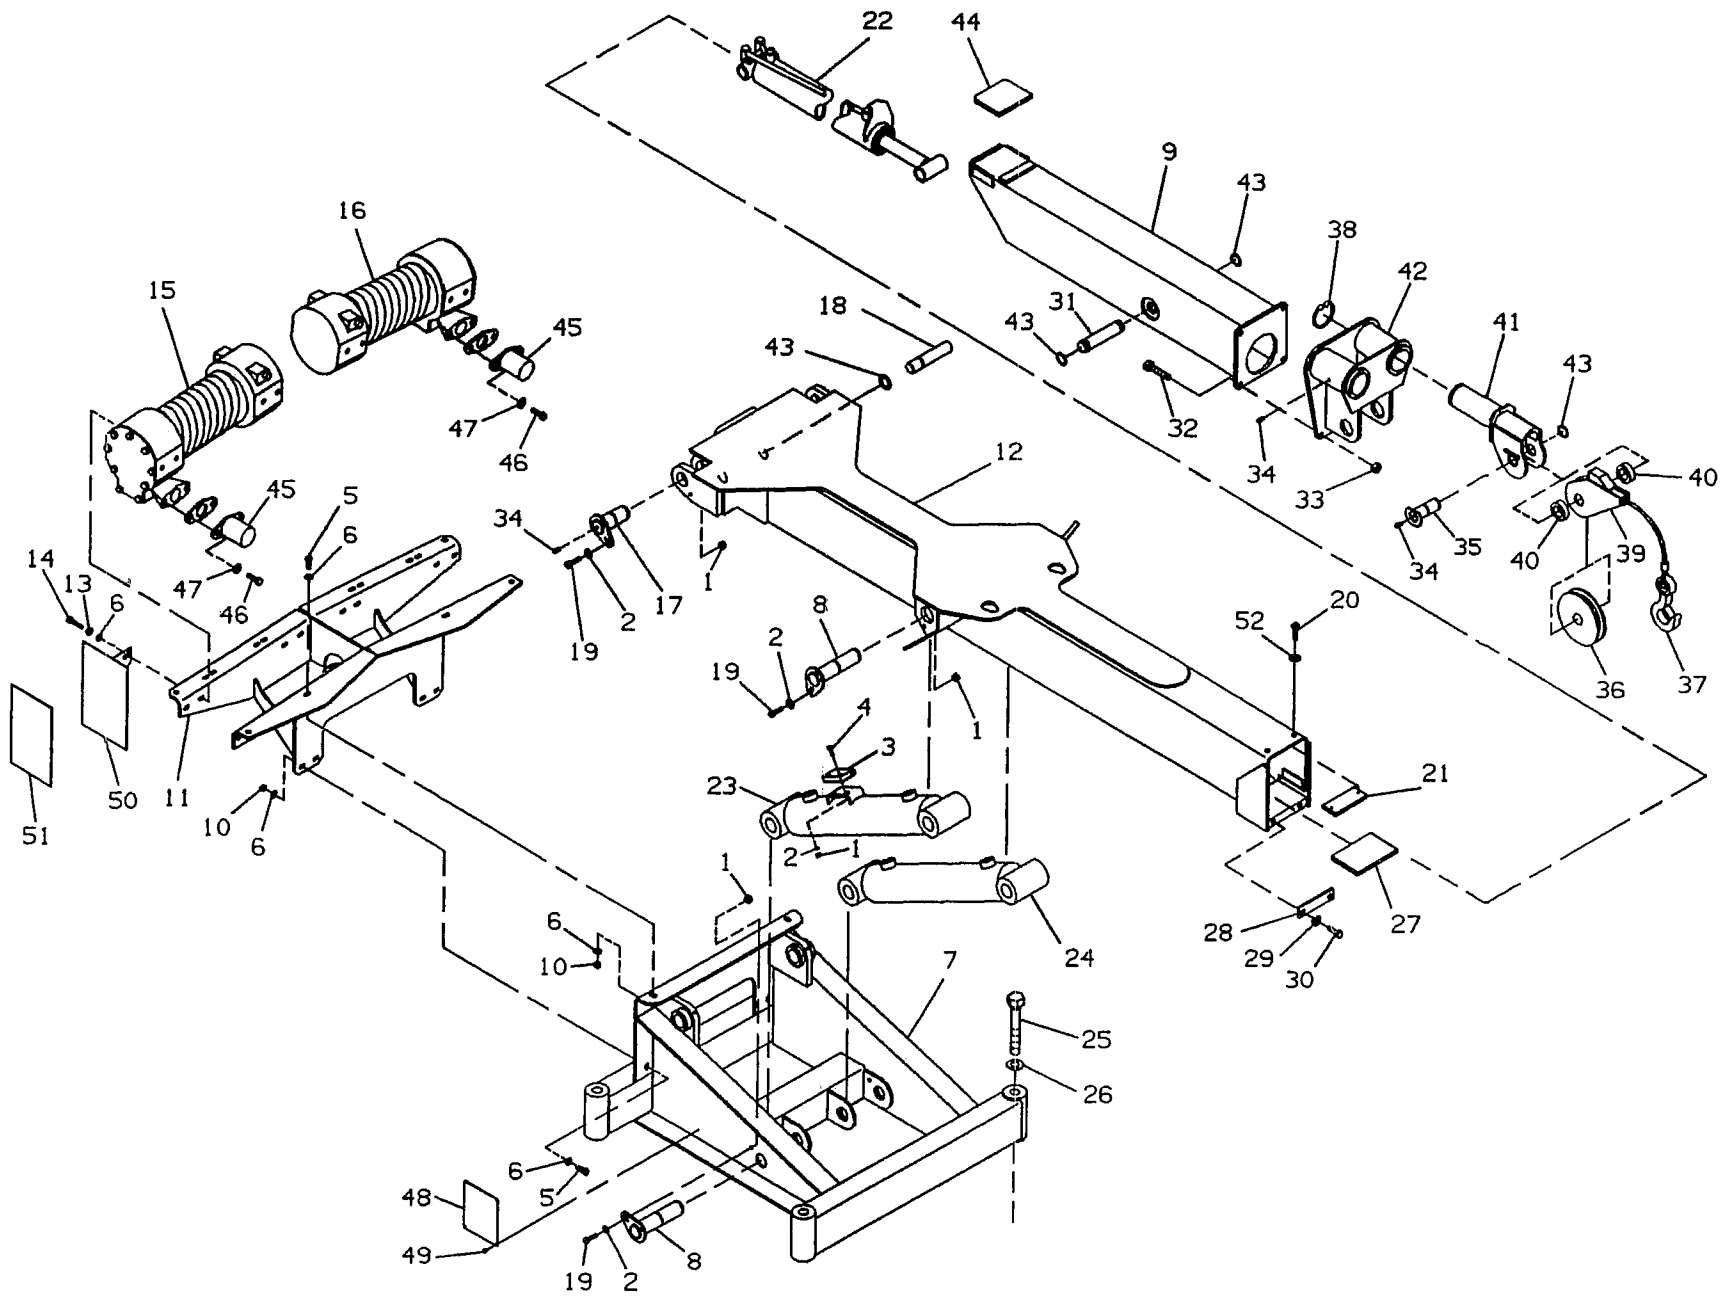

DUAL WINCH WRECKER BOOM

PARTS LIST — DUAL WINCH WRECKER BOOM

Ref. No.	Part No.	Description	Qty.	Ref. No.	Part No.	Description	Qty.
1	7660152600	Locknut	8	50	4706001255	Decal Mounting Plate	1
2	7950150161	Flatwasher	8	51	7330000138	Operator's Checklist	1
3	7935000001	Counterbalance Valve	1	52	7950140161	Flatwasher	2
4	7111151650	Capscrew	2				
5	7118171250	Capscrew	6				
6	7950160959	Flatwasher	32				
7	3512100071	Base	1				
8	3691000075	Pin	4				
9	3512100005	Fly Section	1				
10	7660172600	Locknut	6				
11	3512100009	10,000# Winch Mount	1				
	3512100089	12,000# Winch Mount	1				
12	3512100004	Base Section	1				
13	7950170000	Lockwasher	16				
14	7115171250	Capscrew	2				
15	7970000020	10,000# Winch, L.H.	1				
	7970000025	12,000# Winch, L.H.	1				
16	7970000012	10,000# Winch, R.H.	1				
	7970000026	12,000# Winch, R.H.	1				
17	3691000081	Pin	2				
18	4691000179	Pin	1				
19	7118151250	Capscrew	6				
20	7118140418	Capscrew	2				
21	4706000067	Plate	1				
22	3320000007	Extension Cylinder	1				
23	3320000011	Lift Cylinder, L.H.	1				
24	3320000012	Lift Cylinder, R.H.	1				
25	7115245650	Capscrew	4				
26	7950240161	Flatwasher	4				
27	4679000005	Wear Pad	1				
28	4706000160	Plate	1				
29	7950180000	Lockwasher	2				
30	7115180850	Capscrew	2				
31	4691000133	Pin	1				
32	7115181450	Capscrew	4				
33	7660182600	Locknut	4				
34	7440030000	Grease Fitting	10				
35	3691000134	Pin	2				
36	7809000001	Sheave	2				
37	7248000015	Cable	2				
38	7754000018	Retaining Ring	2				
39	3510900068	Cable Guide	2				
40	4209000019	Bushing	4				
41	3502900023	Sheave Support	2				
42	3502100024	Boom Nose	1				
43	7754000006	Retaining Ring	6				
44	4679000004	Wear Pad	1				
45	7626000013	Orbit Motor	2				
46	7111181250	Capscrew	4				
47	7950180400	Lockwasher	4				
48	7330000145	Wrecker Boom Placard	1				
49	7759000004	Pop Rivet	4				

Rev. 1

Date 6-1-96