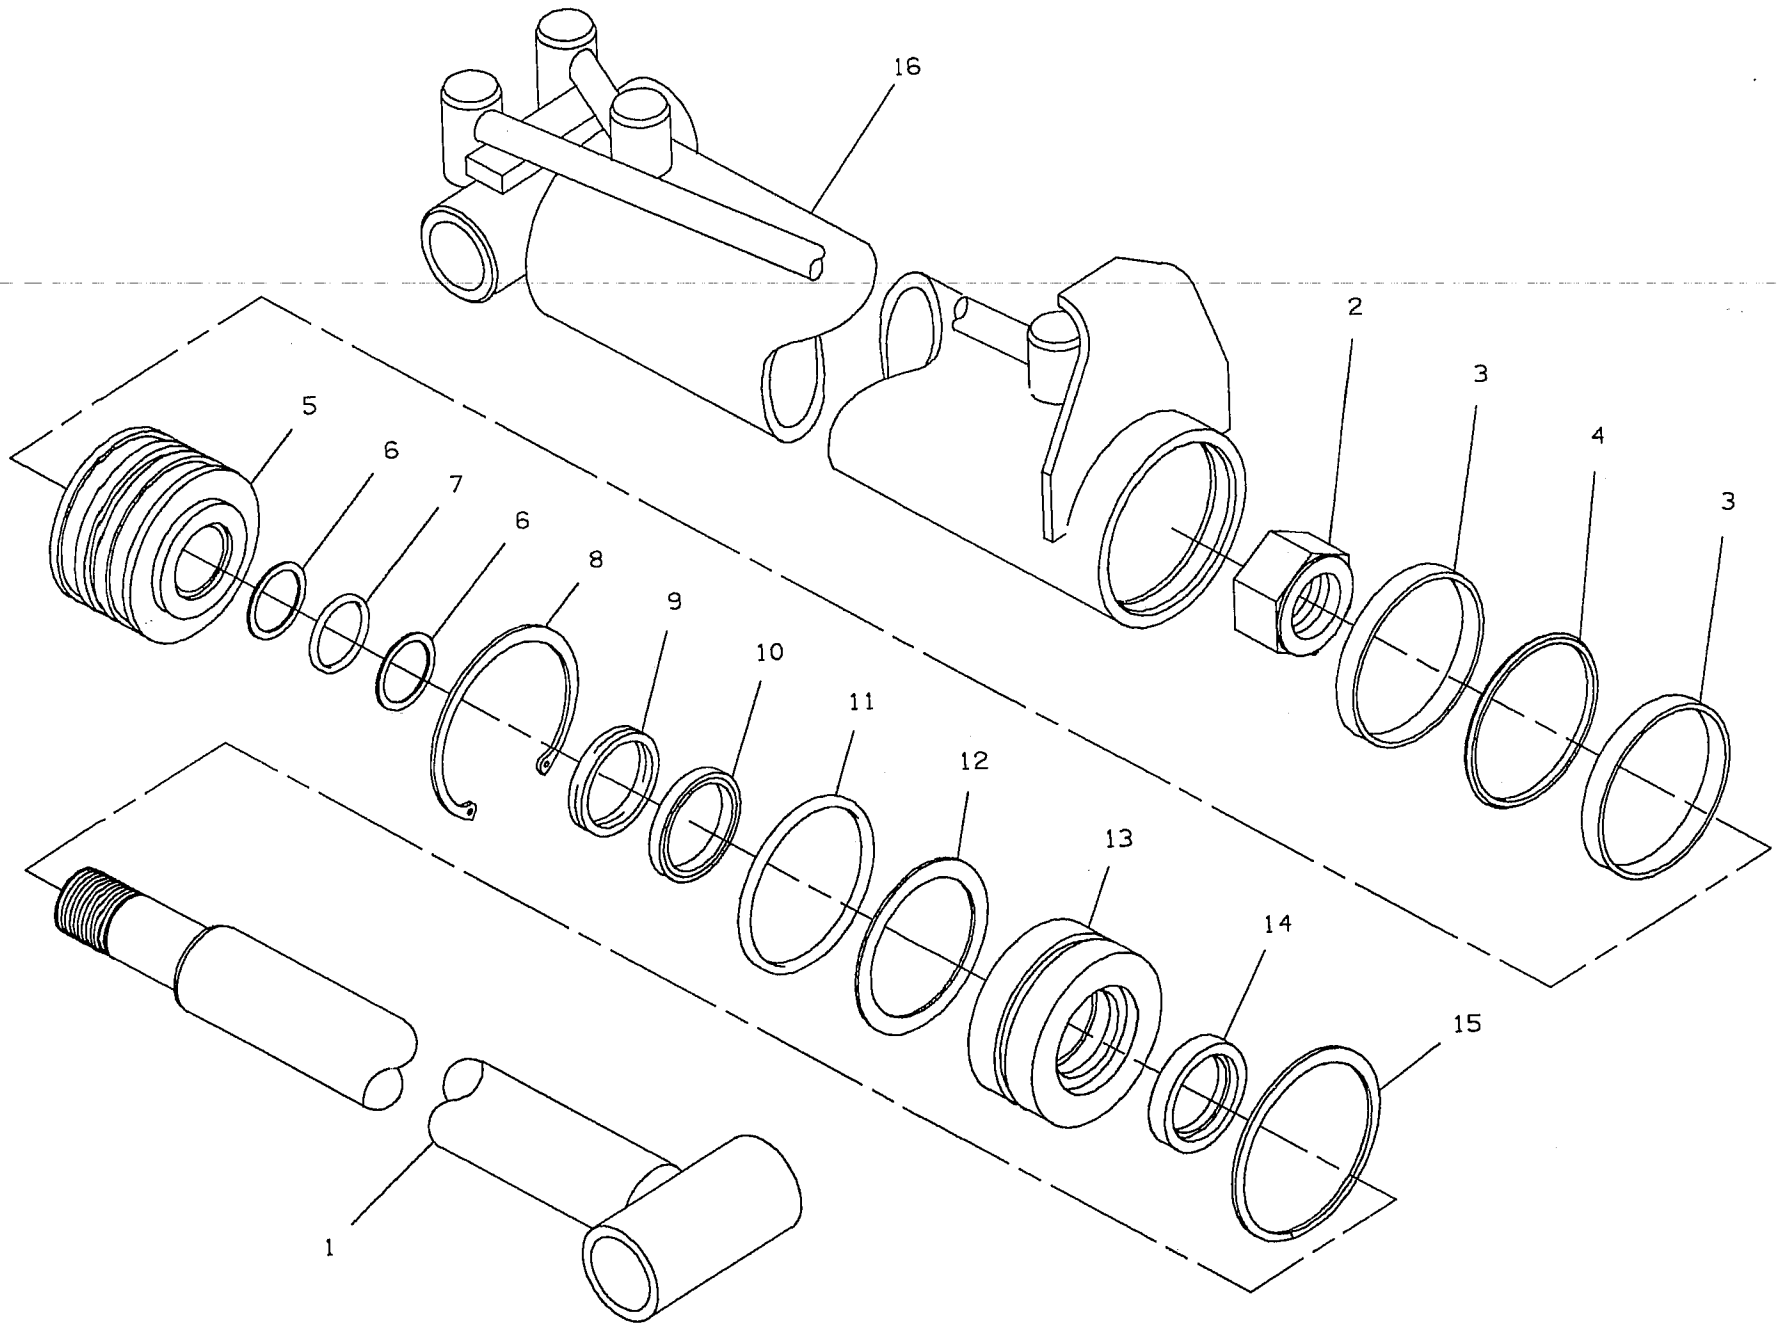

**PARTS LIST — WRECKER BOOM EXTENSION CYLINDER
332000007**

Ref. No.	Part No.	Description	Qty.
1	3763000040	Cylinder Rod	1
2	7660262031	Locknut	1
3	7754000003*	Piston Wear Ring	2
4	7796000006*	Piston Seal	1
5	4698000007	Piston	1
6	7755224609*	Backup Ring	2
7	7755224000*	O-Ring	1
8	7754000002	Retaining Ring	1
9	7754000004*	Wear Ring	1
10	7796000024*	Rod Seal	1
11	7755334000*	O-Ring	1
12	7755334609*	Backup Ring	1
13	4553000008*	Head	1
14	7796000008*	Rod Wiper Seal	1
15	7754000026	Retaining Ring	1
16	3071000007	Barrel	1

* - Available Only in Service Kit No. 7577250024

Rev. 1

WRECKER BOOM EXTENSION CYLINDER
332000007

Rev. _____

Date _____